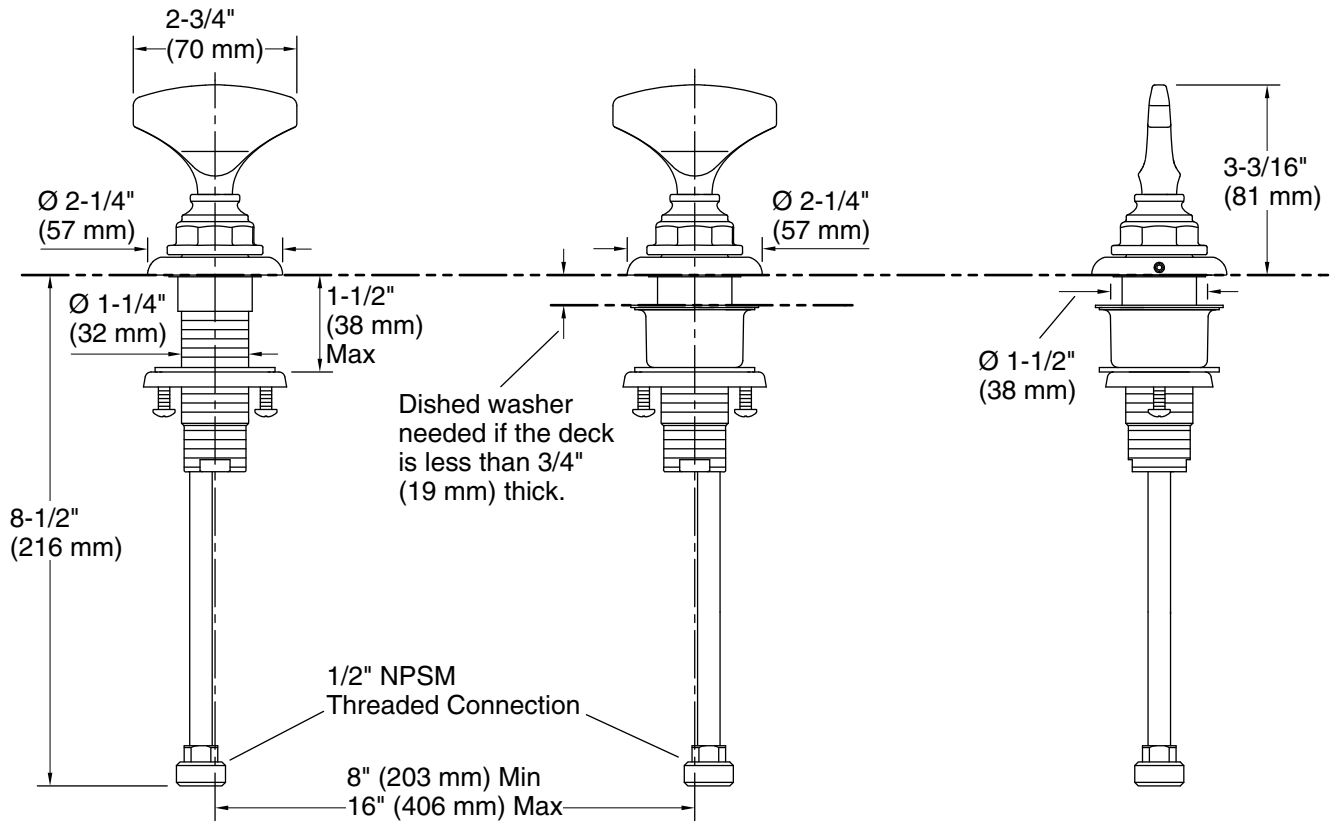

Technical Information

All product dimensions are nominal.

Spout:

Notes

Install this product according to the installation instructions.

ADA, OBC, CSA B651 compliant when installed to the specific requirements of these regulations.