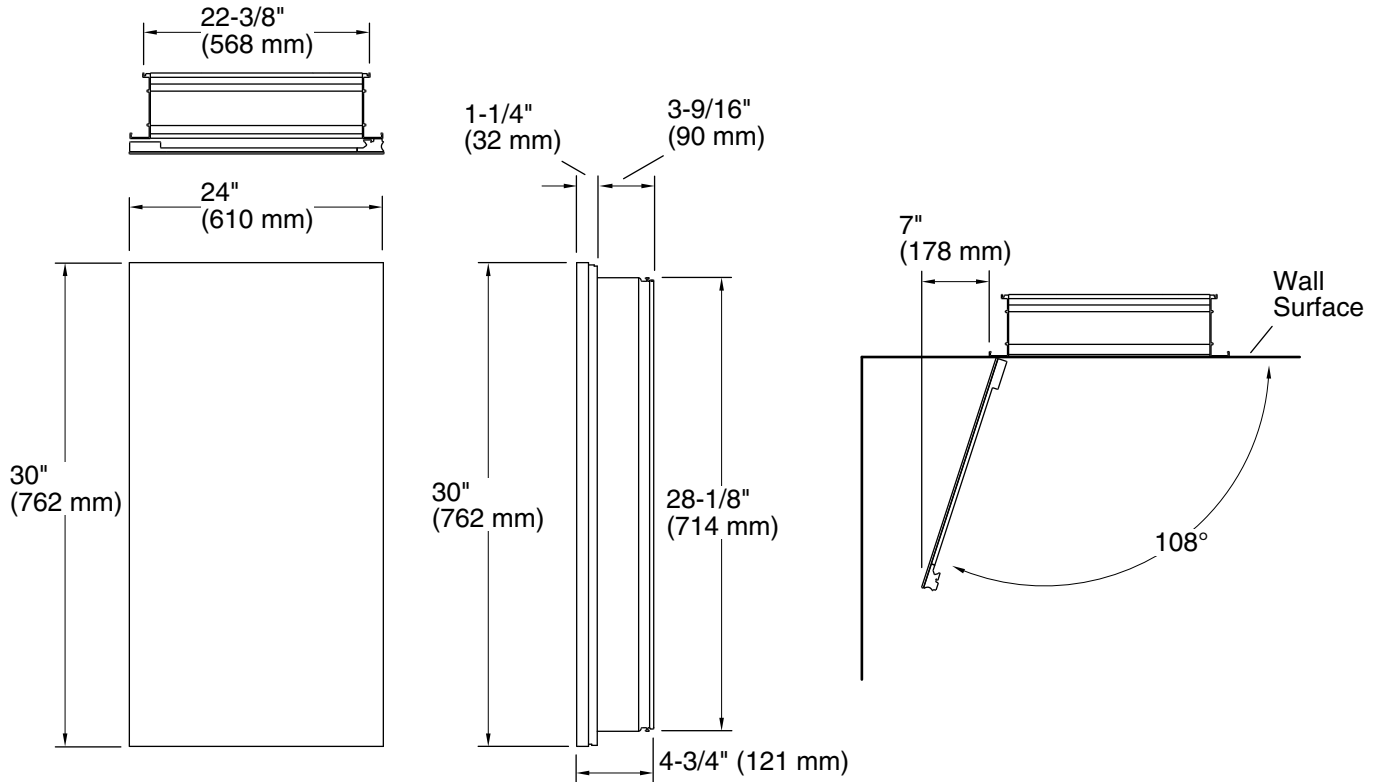

## Required Products/Accessories

K-99012 30" mirrored side kit for medicine cabinet

## Technical Information

All product dimensions are nominal.