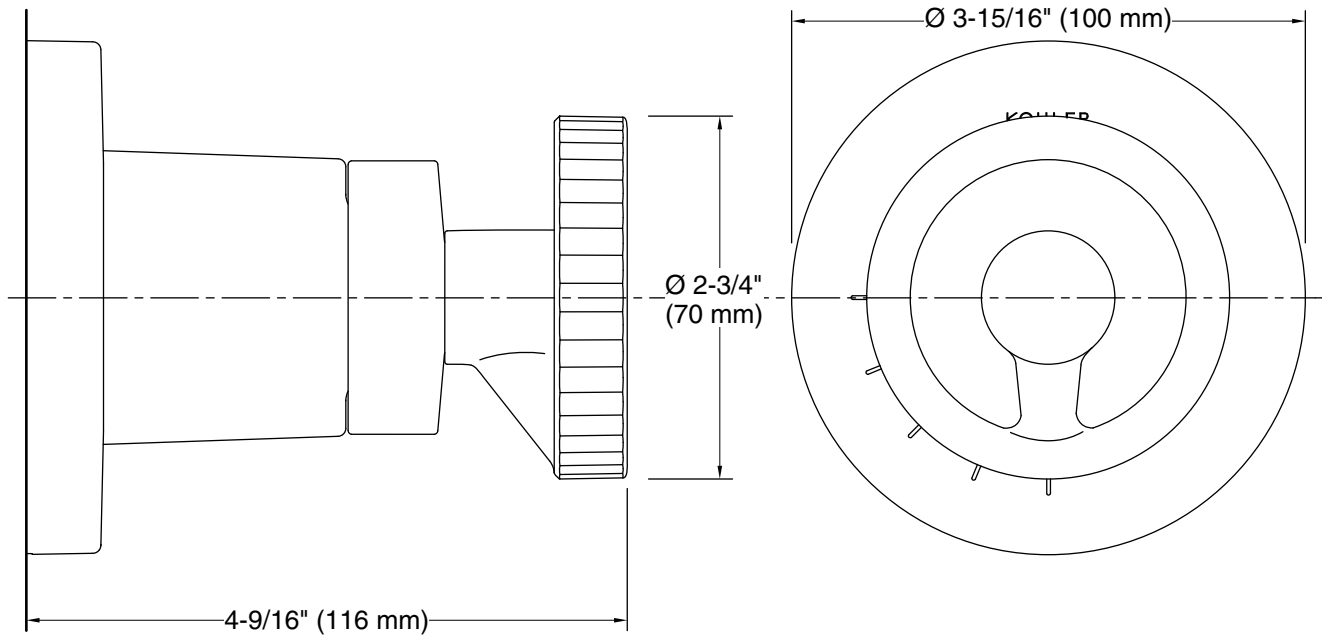

Technical Information

All product dimensions are nominal.

Spout:

Notes

Install this product according to the installation instructions.