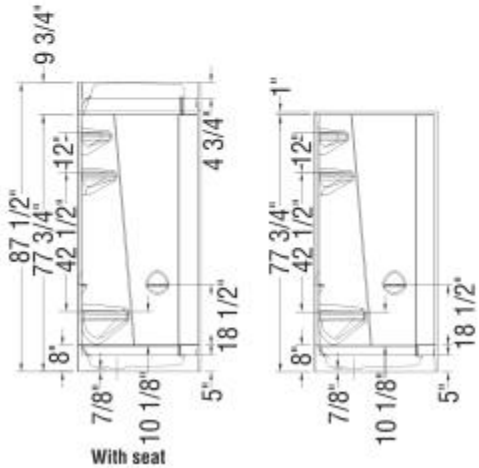

Freestyle 37 Neo-Round 37 x 37 Acrylic Corner Two-Piece Shower

Model number:

102995S

Dimensions: 36.5" x 36.5" x 77.75"

Installation: Corner

Material: Acrylic

Standard Features:

- 2-piece shower •
- Optional roof cap Sectional unit ideal for renovation projects 2 large shelves with chrome or brushed nickel guardrails, integrated soap dish Customize the shower: specify seat or footrest Optional: If roof, halogen light recommended

Recommended products (Visit our website for a complete list of our recommended products)

No	Description
<input type="checkbox"/> 137444	Radia Neo-round 36 x 36 x 71 ½ in. 6mm Sliding Shower Door for Corner Installation

Freestyle 37 Neo-Round 37 x 37 Acrylic Corner Two-Piece Shower

Model number:

102995S

Dimensions: 36.5" x 36.5" x 77.75"

Installation: Corner

Material: Acrylic

With footrest

With seat

Dimensions

36 1/2 x 36 1/2 x 77 3/4 In.
(927 x 927 x 1975 mm)

Weight

98 lbs - 44.45 kg

Shape

NeoRound

Pieces

2