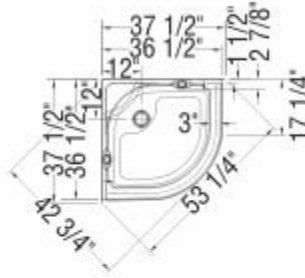

Freestyle 37 Neo-Round 37 x 37 Acrylic Corner Two-Piece Shower

Model number:

102995S

Dimensions: 36.5" x 36.5" x 77.75"

Installation: Corner

Material: Acrylic

Standard Features:

- 2-piece shower •
- Optional roof cap Sectional unit ideal for renovation projects 2 large shelves with chrome or brushed nickel guardrails, integrated soap dish Customize the shower: specify seat or footrest Optional: If roof, halogen light recommended

Recommended products (Visit our website for a complete list of our recommended products)

No	Description
<input type="checkbox"/> 137444	Radia Neo-round 36 x 36 x 71 ½ in. 6mm Sliding Shower Door for Corner Installation

Freestyle 37 Neo-Round 37 x 37 Acrylic Corner Two-Piece Shower

Model number:

102995S

Dimensions: 36.5" x 36.5" x 77.75"

Installation: Corner

Material: Acrylic

With footrest

With seat

Dimensions

36 1/2 x 36 1/2 x 77 3/4 In.
(927 x 927 x 1975 mm)

Weight

98 lbs - 44.45 kg

Shape

NeoRound

Pieces

2