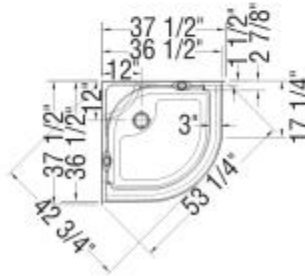

Freestyle 37 Neo-Round 37 x 37 Acrylic Corner Two-Piece Shower

Model number:

102995S

Dimensions: 36.5" x 36.5" x 77.75"

Installation: Corner

Material: Acrylic

Standard Features:

- 2-piece shower •
- Optional roof cap Sectional unit ideal for renovation projects 2 large shelves with chrome or brushed nickel guardrails, integrated soap dish Customize the shower: specify seat or footrest Optional: If roof, halogen light recommended

Recommended products (Visit our website for a complete list of our recommended products)

No	Description
<input type="checkbox"/> 137444	Radia Neo-round 36 x 36 x 71 ½ in. 6mm Sliding Shower Door for Corner Installation

Freestyle 37 Neo-Round 37 x 37 Acrylic Corner Two-Piece Shower

Model number:

102995S

Dimensions: 36.5" x 36.5" x 77.75"

Installation: Corner

Material: Acrylic

With footrest

With seat

Dimensions

36 1/2 x 36 1/2 x 77 3/4 In.
(927 x 927 x 1975 mm)

Weight

98 lbs - 44.45 kg

Shape

NeoRound

Pieces

2