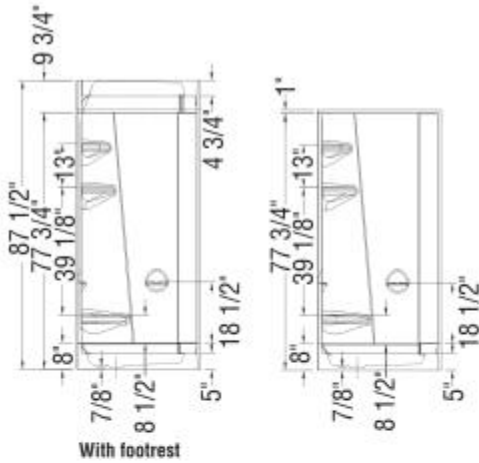

Freestyle 37 Neo-Round 37 x 37 Acrylic Corner Two-Piece Shower

Model number:

102995S

Dimensions: 36.5" x 36.5" x 77.75"

Installation: Corner

Material: Acrylic

Standard Features:

- 2-piece shower •
- Optional roof cap Sectional unit ideal for renovation projects 2 large shelves with chrome or brushed nickel guardrails, integrated soap dish Customize the shower: specify seat or footrest Optional: If roof, halogen light recommended

Recommended products (Visit our website for a complete list of our recommended products)

No	Description
<input type="checkbox"/> 137444	Radia Neo-round 36 x 36 x 71 ½ in. 6mm Sliding Shower Door for Corner Installation

Freestyle 37 Neo-Round 37 x 37 Acrylic Corner Two-Piece Shower

Model number:

102995S

Dimensions: 36.5" x 36.5" x 77.75"

Installation: Corner

Material: Acrylic

With footrest

With seat

Dimensions

36 1/2 x 36 1/2 x 77 3/4 In.
(927 x 927 x 1975 mm)

Weight

98 lbs - 44.45 kg

Shape

NeoRound

Pieces

2