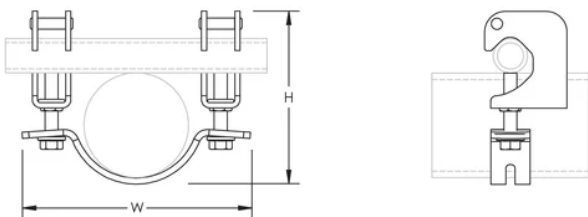

Width: 8 3/4"

FM Loads					
Part Number	Service Pipe Schedule	Lateral			
		Horizontal Capacity per Installation Angle from Vertical			
		30°- 44°	45°- 59°	60°- 74°	75°- 90°
CSBQG0250EG	Lightwall	1,410 lb	2,000 lb	2,450 lb	2,740 lb
	10	1,410 lb	2,000 lb	2,450 lb	2,740 lb
	40	1,410 lb	2,000 lb	2,450 lb	2,740 lb
CSBQG0300EG	Lightwall	1,190 lb	1,680 lb	2,060 lb	2,300 lb
	10	1,190 lb	1,680 lb	2,060 lb	2,300 lb
	40	1,190 lb	1,680 lb	2,060 lb	2,300 lb
CSBQG0400EG	Lightwall	1,190 lb	1,680 lb	2,060 lb	2,300 lb
	10	1,190 lb	1,680 lb	2,060 lb	2,300 lb
	40	1,190 lb	1,680 lb	2,060 lb	2,300 lb
CSBQG0600EG	Lightwall	870 lb	1,230 lb	1,510 lb	1,690 lb
	10	870 lb	1,230 lb	1,510 lb	1,690 lb
	40	970 lb	1,370 lb	1,680 lb	1,870 lb
CSBQG0800EG	0.188" (Wall Thickness)	790 lb	1,110 lb	1,360 lb	1,520 lb
	40	790 lb	1,110 lb	1,360 lb	1,520 lb

UL Loads				
Part Number	Lateral			
	Sch 10/Sch 40 Service Pipe	Bull Moose Eddy Flow Service Pipe	Wheatland Mega-Flow Service Pipe	Youngstown Fire-Flo Service Pipe
CSBQG0250	1500 lb	1500 lb	1500 lb	1500 lb
CSBQG0300	1300 lb	1300 lb	1300 lb	1300 lb
CSBQG0400	1500 lb	1500 lb	1500 lb	1500 lb
CSBQG0500	N/A	N/A	N/A	N/A
CSBQG0600	1400 lb	N/A	1400 lb	N/A
CSBQG0800	1400 lb	N/A	N/A	N/A

DIAGRAMS