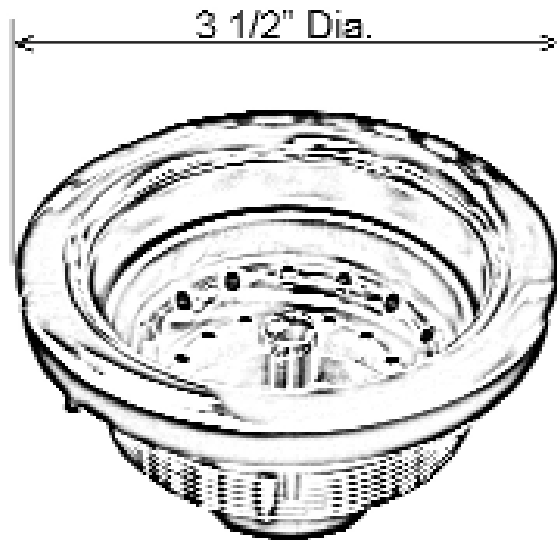

Dimensions and specifications subject to change without notice.