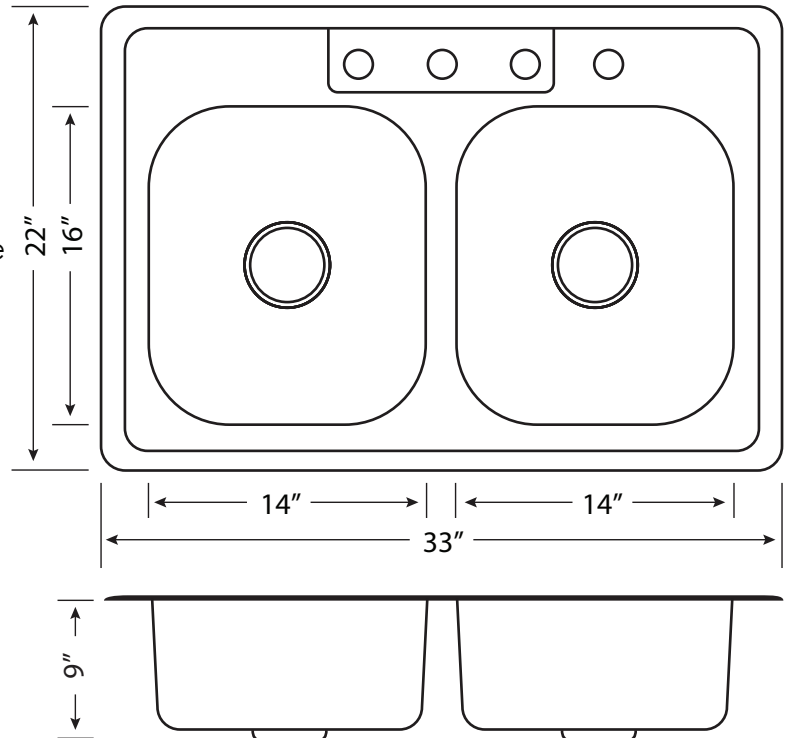

425-4 Stainless Steel

Topmount / Self Rimming
Overall Size: 33" x 22" x 9"
Bowl Sizes: 14" x 16" x 9"
Material: T-304 Stainless Steel 20 Gauge
Stone Guard Undercoated
Satin Finish
Template and Fastener Clips Included
Sink Weight: 20 lbs.