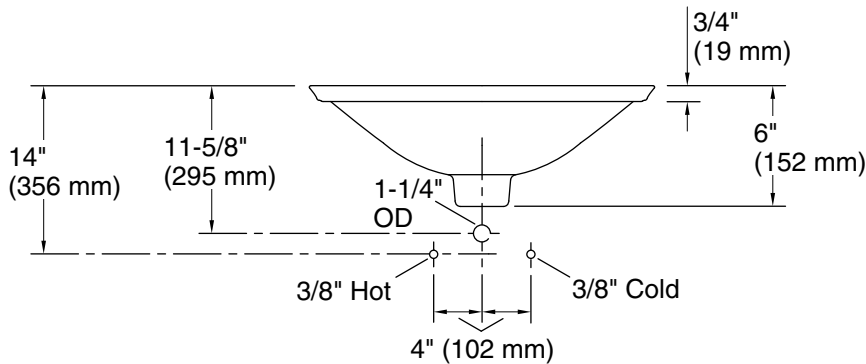

For the most current Specification Sheet, go to www.kohler.com USA or www.kohler.ca Canada

10-21-2024 23:52 - US/CA

THE BOLD LOOK
OF **KOHLER**®

Dutchmaster Blush Floral™ Carillon®

17-3/4" round drop-in bathroom sink, no overflow

K-30333-DM1

Recommended ADA Installation

Technical Information

All product dimensions are nominal.

Basin configuration: Single Bowl

Bowl area (Only): Length: 17-1/4" (437 mm)
Width: 17-1/4" (437 mm)
Bowl depth: 4" (102 mm)
Water depth: 4" (102 mm)