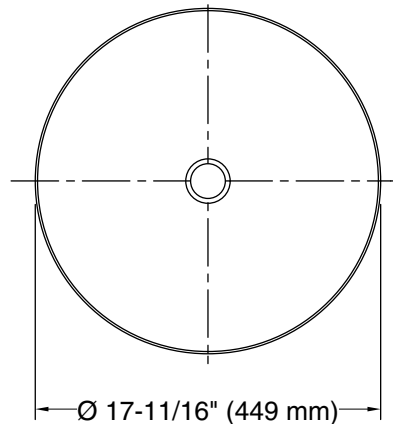

For the most current Specification Sheet, go to www.kohler.com USA or www.kohler.ca Canada

10-21-2024 23:52 - US/CA

THE BOLD LOOK
OF **KOHLER**®

Dutchmaster Blush Floral™ Carillon®

17-3/4" round drop-in bathroom sink, no overflow

K-30333-DM1

Recommended ADA Installation

Technical Information

All product dimensions are nominal.

Basin configuration: Single Bowl

Bowl area (Only): Length: 17-1/4" (437 mm)
Width: 17-1/4" (437 mm)
Bowl depth: 4" (102 mm)
Water depth: 4" (102 mm)