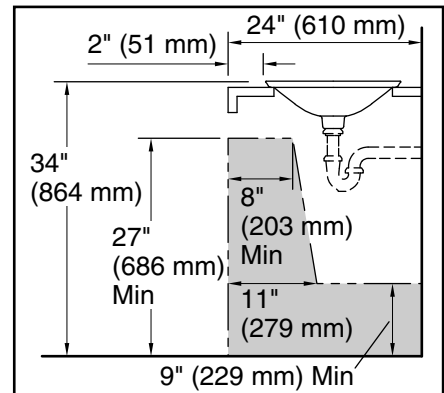

For the most current Specification Sheet, go to www.kohler.com USA or www.kohler.ca Canada

10-21-2024 23:52 - US/CA

THE BOLD LOOK
OF **KOHLER**®

Dutchmaster Blush Floral™ Carillon®

17-3/4" round drop-in bathroom sink, no overflow

K-30333-DM1

Recommended ADA Installation

Technical Information

All product dimensions are nominal.

Basin configuration: Single Bowl

Bowl area (Only): Length: 17-1/4" (437 mm)
Width: 17-1/4" (437 mm)
Bowl depth: 4" (102 mm)
Water depth: 4" (102 mm)