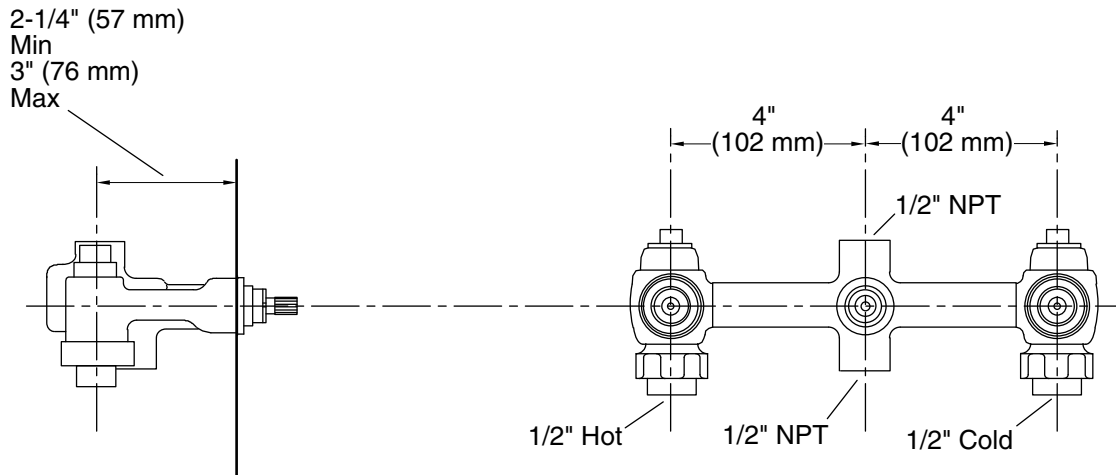

### Features

- 1/2" (12.7 mm) quarter-turn washerless ceramic disc valves
- Integral diverter mechanism
- For use with 8" widespread, three-handle wall-mount faucets

### Installation

- For 8" (203 mm) centers
- Wall-mount

### Technical Information

All product dimensions are nominal.