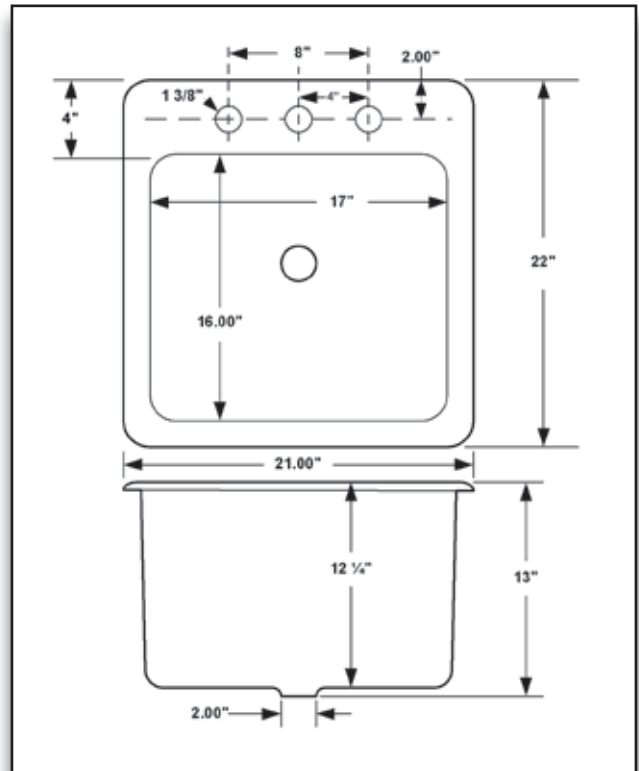

# Aspen

Aspen

21" x 22" Laundry Sink  
Self Rimming

Cat. No.	Size	Depth	Ship Wt.
807	21" x 22"	12"	80 lbs.

ACID RESISTANT ENAMEL ON CAST IRON  
\*Rough-in dimensions may vary 1/4"