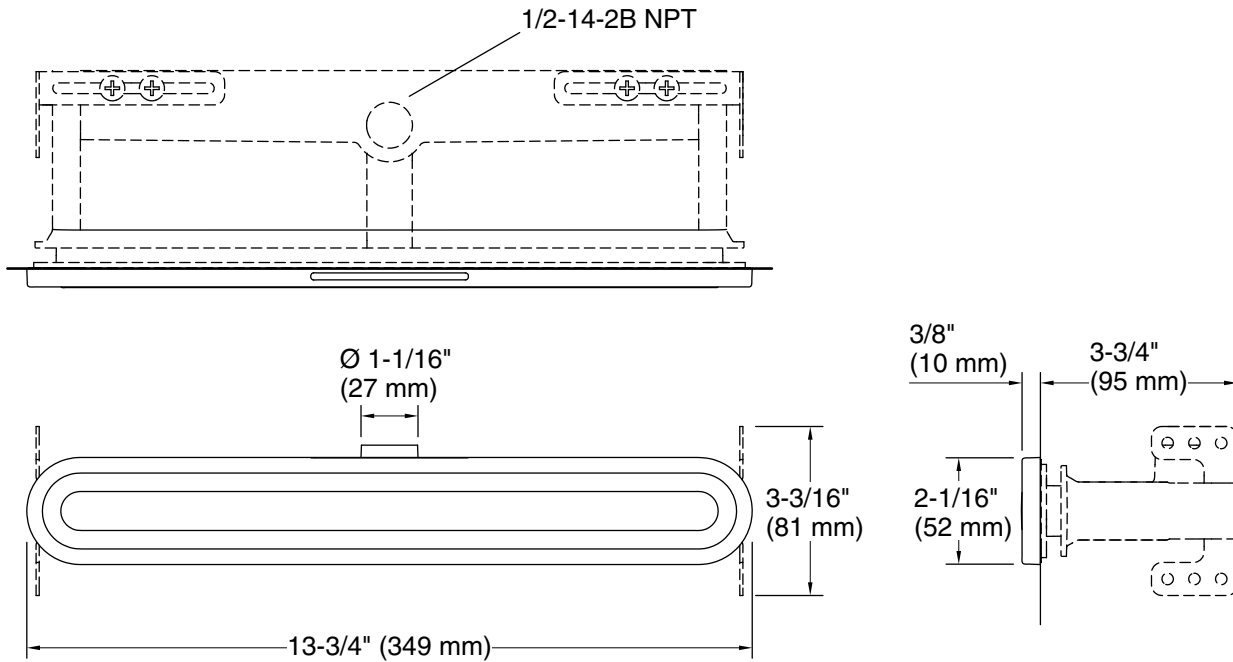

Technical Information

All product dimensions are nominal.

Spout:

Notes

Install this product according to the installation instructions.