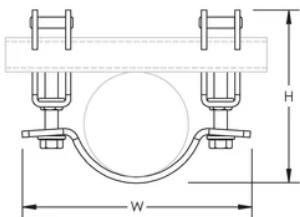

FM Loads					
Part Number	Service Pipe Schedule	Lateral			
		Horizontal Capacity per Installation Angle from Vertical			
		30° - 44°	45° - 59°	60° - 74°	75° - 90°
CSBQG0250EG	Lightwall	1,410 lb	2,000 lb	2,450 lb	2,740 lb
	10	1,410 lb	2,000 lb	2,450 lb	2,740 lb
	40	1,410 lb	2,000 lb	2,450 lb	2,740 lb
CSBQG0300EG	Lightwall	1,190 lb	1,680 lb	2,060 lb	2,300 lb
	10	1,190 lb	1,680 lb	2,060 lb	2,300 lb
	40	1,190 lb	1,680 lb	2,060 lb	2,300 lb
CSBQG0400EG	Lightwall	1,190 lb	1,680 lb	2,060 lb	2,300 lb
	10	1,190 lb	1,680 lb	2,060 lb	2,300 lb
	40	1,190 lb	1,680 lb	2,060 lb	2,300 lb
CSBQG0600EG	Lightwall	870 lb	1,230 lb	1,510 lb	1,690 lb
	10	870 lb	1,230 lb	1,510 lb	1,690 lb
	40	970 lb	1,370 lb	1,680 lb	1,870 lb
CSBQG0800EG	0.188" (Wall Thickness)	790 lb	1,110 lb	1,360 lb	1,520 lb
	40	790 lb	1,110 lb	1,360 lb	1,520 lb

UL Loads				
Part Number	Lateral			
	Sch 10/Sch 40 Service Pipe	Bull Moose Eddy Flow Service Pipe	Wheatland Mega-Flow Service Pipe	Youngstown Fire-Flo Service Pipe
CSBQG0250	1500 lb	1500 lb	1500 lb	1500 lb
CSBQG0300	1300 lb	1300 lb	1300 lb	1300 lb
CSBQG0400	1500 lb	1500 lb	1500 lb	1500 lb
CSBQG0500	N/A	N/A	N/A	N/A
CSBQG0600	1400 lb	N/A	1400 lb	N/A
CSBQG0800	1400 lb	N/A	N/A	N/A

DIAGRAMS