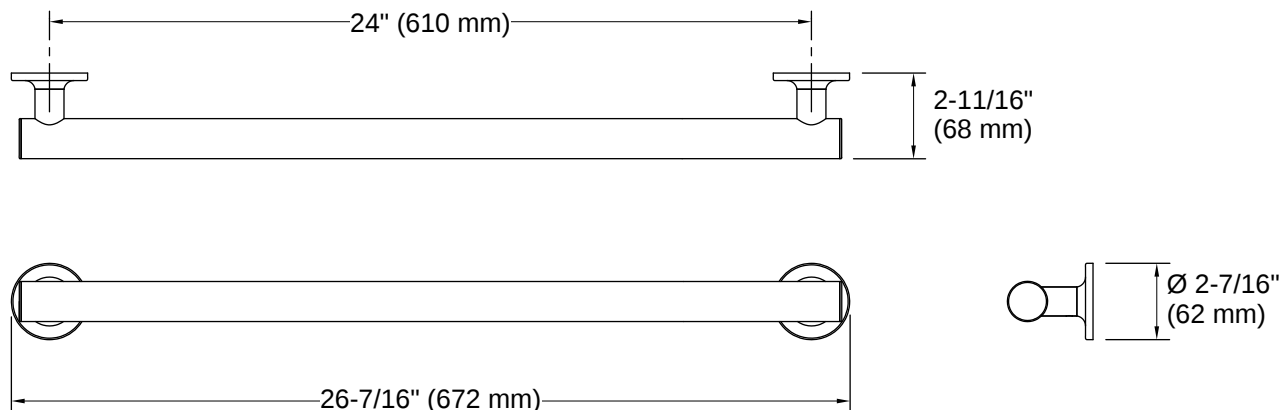

Installation

- Installation template and tools included

Installation Notes

Install this product according to the installation instructions.

Measure your actual product for roughing-in details.

WARNING: Risk of personal injury. The wall plates on the grab bar must be mounted to a brace between the wall studs. This will ensure that the weight of the user is adequately supported.

ADA compliant when installed to the specific requirements of these regulations.