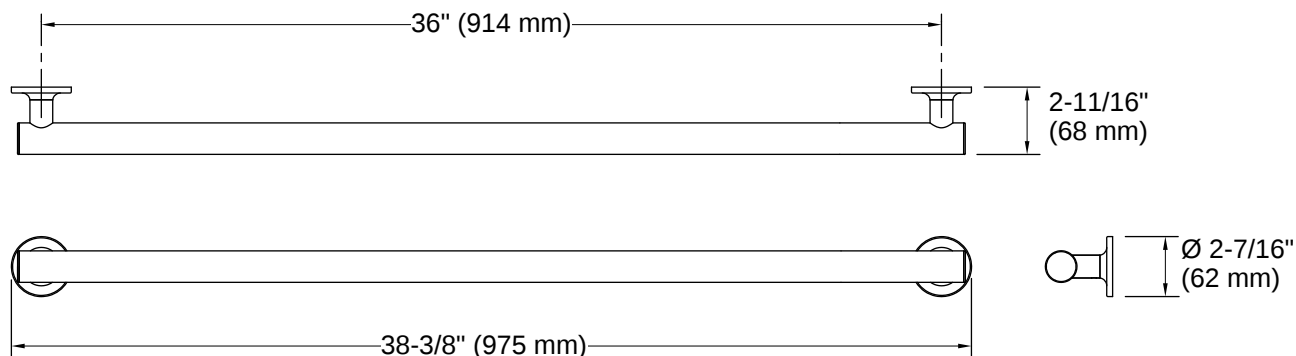

Installation

- Installation template and tools included

Installation Notes

Install this product according to the installation instructions.

Measure your actual product for roughing-in details.

WARNING: Risk of personal injury. The wall plates on the grab bar must be mounted to a brace between the wall studs. This will ensure that the weight of the user is adequately supported.

ADA compliant when installed to the specific requirements of these regulations.