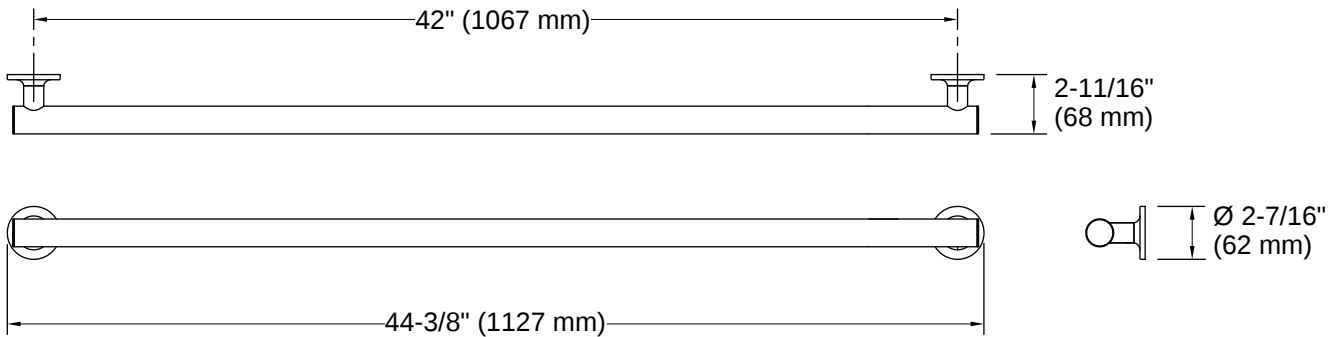

Installation

- Installation template and tools included

Installation Notes

Install this product according to the installation instructions.

Measure your actual product for roughing-in details.

WARNING: Risk of personal injury. The wall plates on the grab bar must be mounted to a brace between the wall studs. This will ensure that the weight of the user is adequately supported.