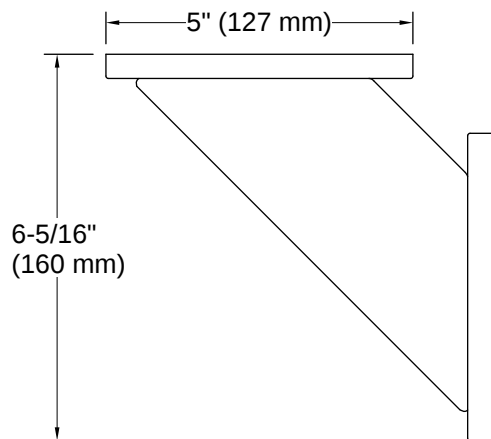

Installation

- Installation hardware and template included

Installation Notes

Install this product according to the installation instructions.