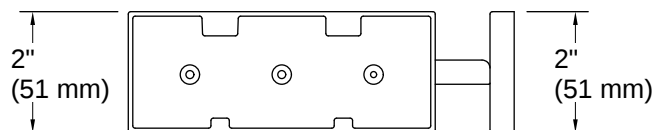

Installation

- Installation hardware and template included

Installation Notes

Install this product according to the installation instructions.