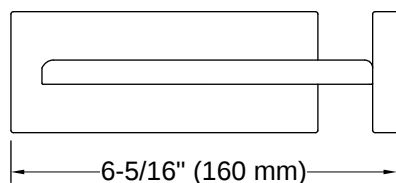

Installation

- Installation hardware and template included

Installation Notes

Install this product according to the installation instructions.