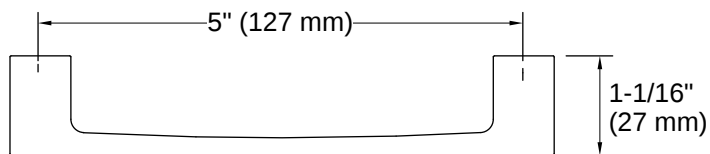

Installation Notes

Install this product according to the installation instructions.