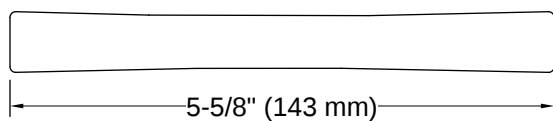

Installation Notes

Install this product according to the installation instructions.