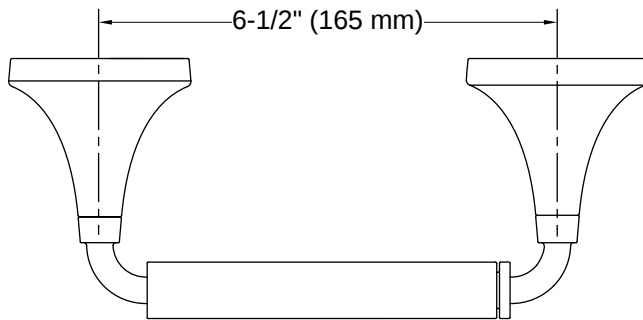

Installation Notes

Install this product according to the installation instructions.