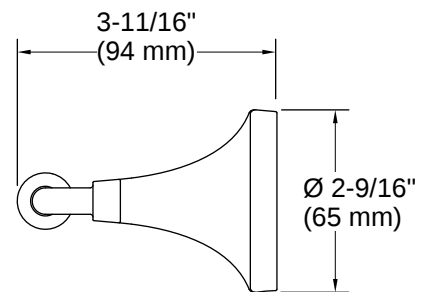

Installation Notes

Install this product according to the installation instructions.