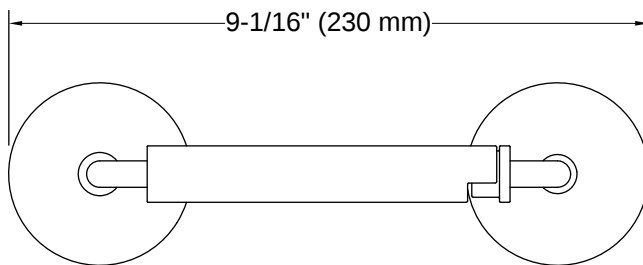

Installation Notes

Install this product according to the installation instructions.