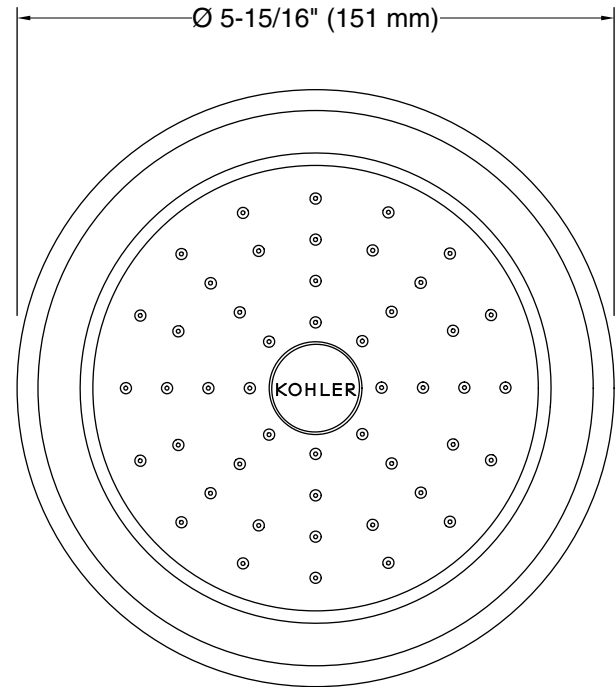

Technical Information

All product dimensions are nominal.

Handshower:

Rated maximum flow: 0 gal/min (0 l/min)

Showerhead/Body Spray:

Rated maximum flow: 1.75 gal/min (6.6 l/min)

Notes

For use with automatic compensating valves rated at 1.4 gal/min (5.3 l/min) or less.

Install this product according to the installation instructions.