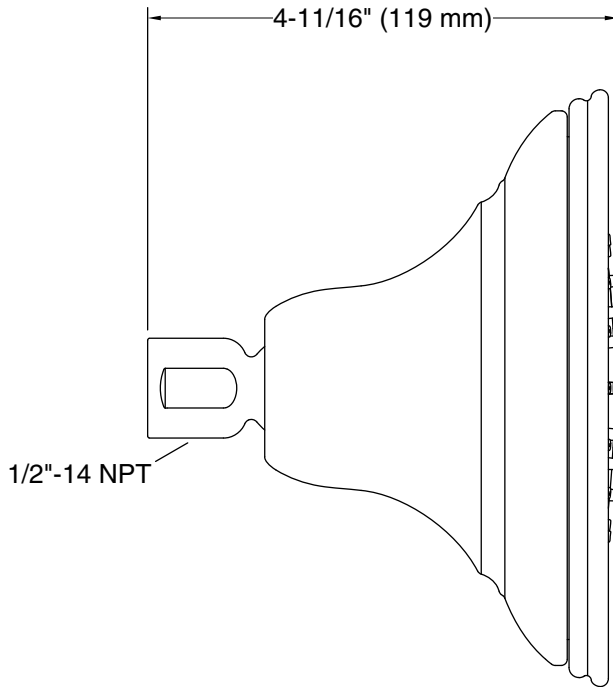

### Installation

- 1/2 -14 NPT connection
- Shower arm and flange sold separately

### Technical Information

All product dimensions are nominal.