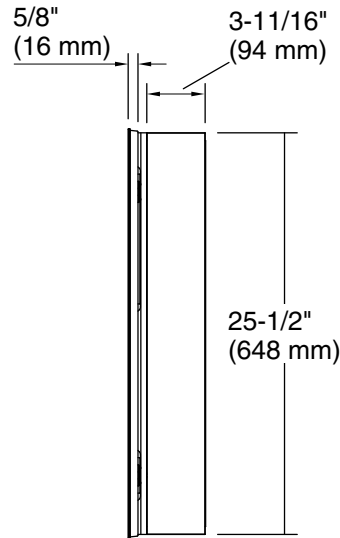

## Features

- 4" (102 mm) -deep shelves offer more room for larger jars, bottles, and grooming supplies
- Two adjustable tempered-glass shelves offer additional bathroom storage
- Full-overlay mirrored door with flat edges
- Mirrored interior
- Three-way adjustable slow-close hinges with 105° opening capability for easy cabinet access
- Easy-hang bracket mounts cabinet securely and simplifies surface-mount applications
- Includes side mirror kit for surface-mount installation

### Technical Information

All product dimensions are nominal.

Lighting included: No