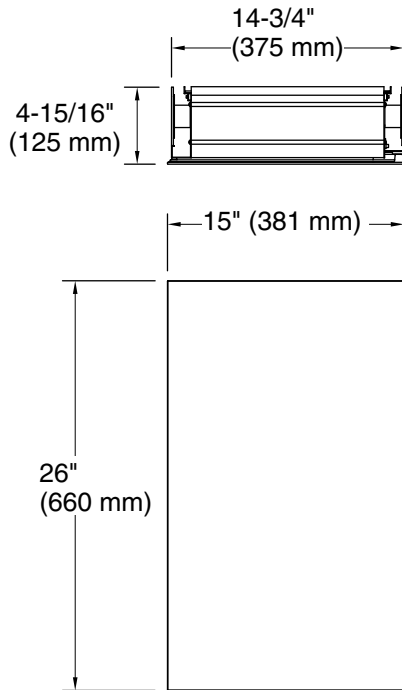

Technical Information

All product dimensions are nominal.

Lighting included: No

Notes

Install this product according to the installation instructions.