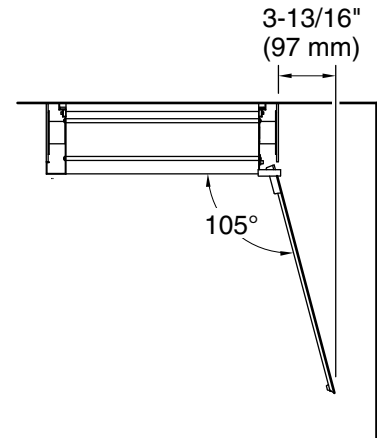

Technical Information

All product dimensions are nominal.

Lighting included: No

Notes

Install this product according to the installation instructions.