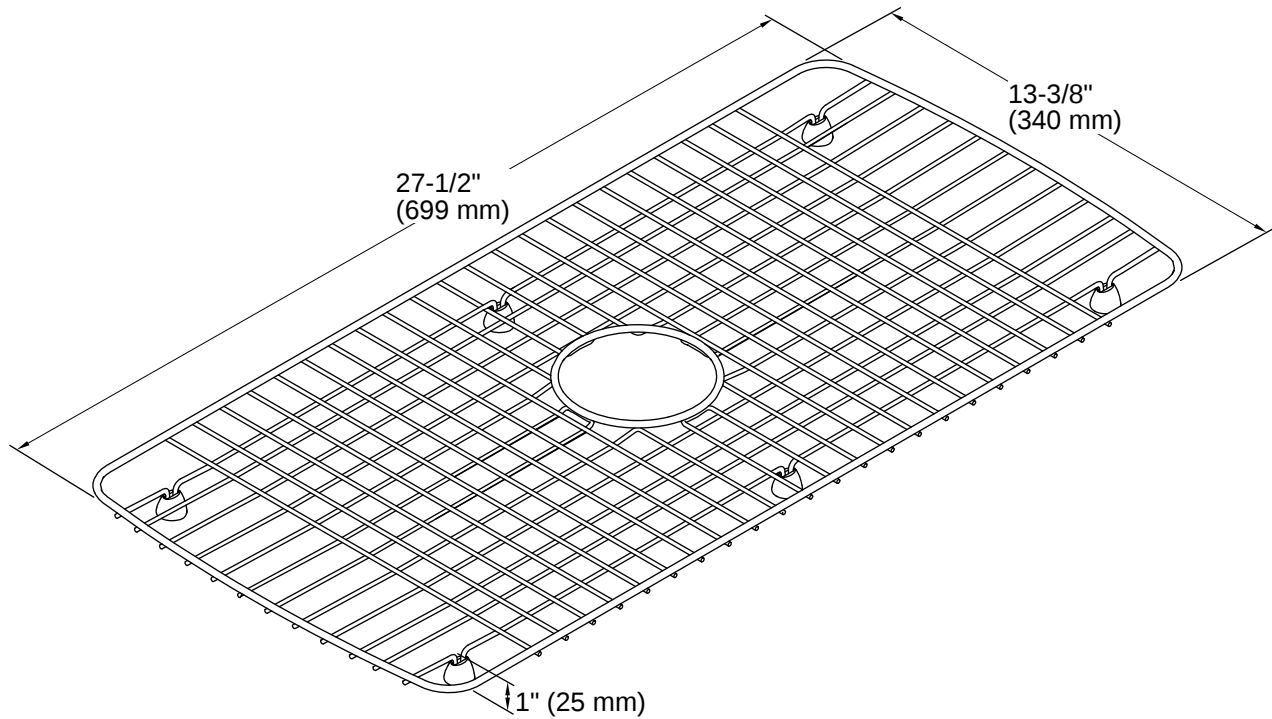

Installation Notes

Install this product according to the installation instructions.