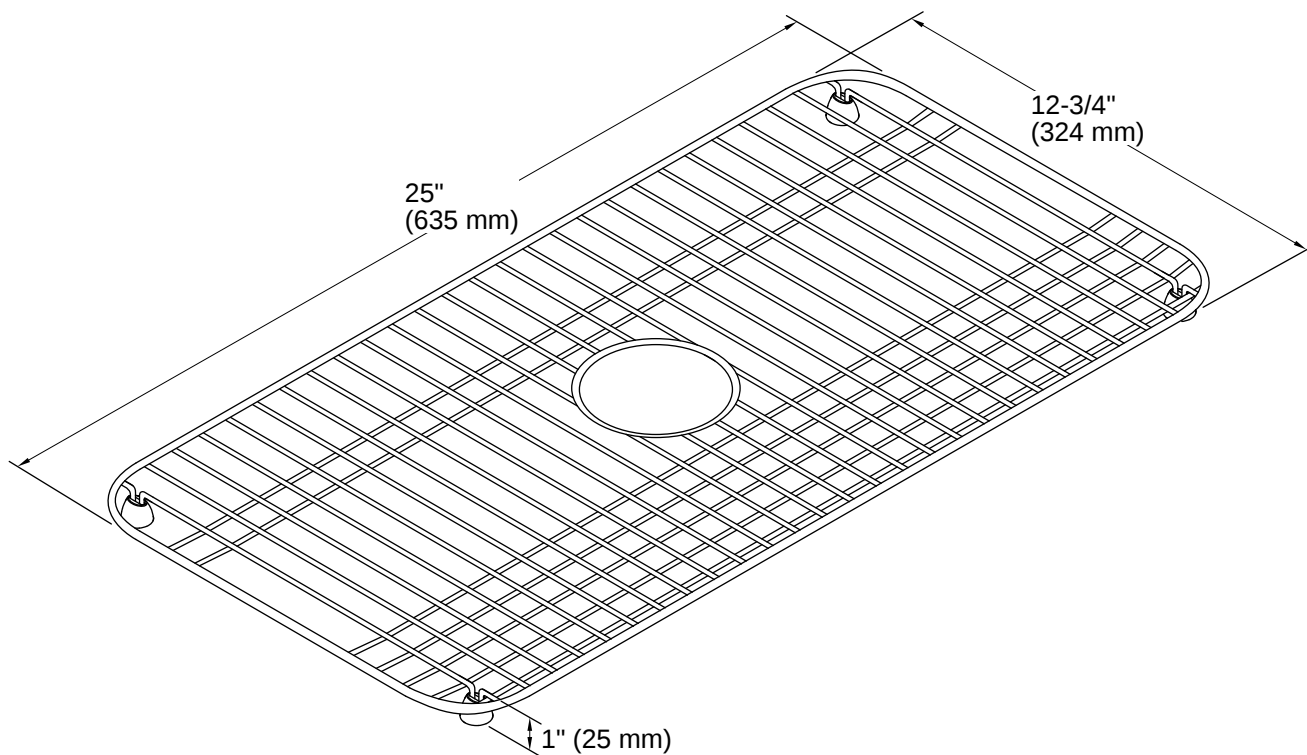

Installation Notes

Install this product according to the installation instructions.