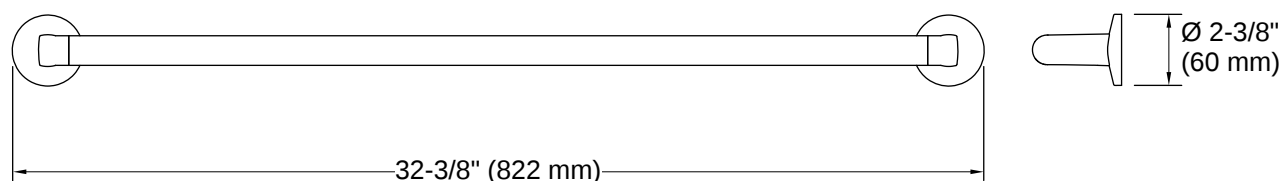

Installation

- Installation template and tools included

Installation Notes

Install this product according to the installation instructions.

CAUTION: Risk of personal injury. Do not install these products in any area where they are likely to be used inadvertently as a grab bar or support bar. These products are not designed or intended for use as a grab bar or support bar.