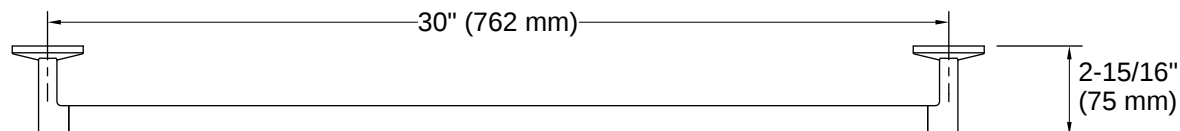

Installation

- Installation template and tools included

Installation Notes

Install this product according to the installation instructions.

CAUTION: Risk of personal injury. Do not install these products in any area where they are likely to be used inadvertently as a grab bar or support bar. These products are not designed or intended for use as a grab bar or support bar.