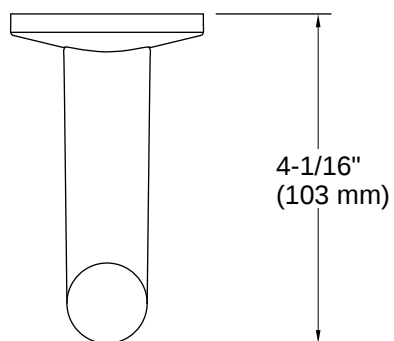

Installation Notes

Install this product according to the installation instructions.

CAUTION: Risk of personal injury. Do not install these products in any area where they are likely to be used inadvertently as a grab bar or support bar. These products are not designed or intended for use as a grab bar or support bar.