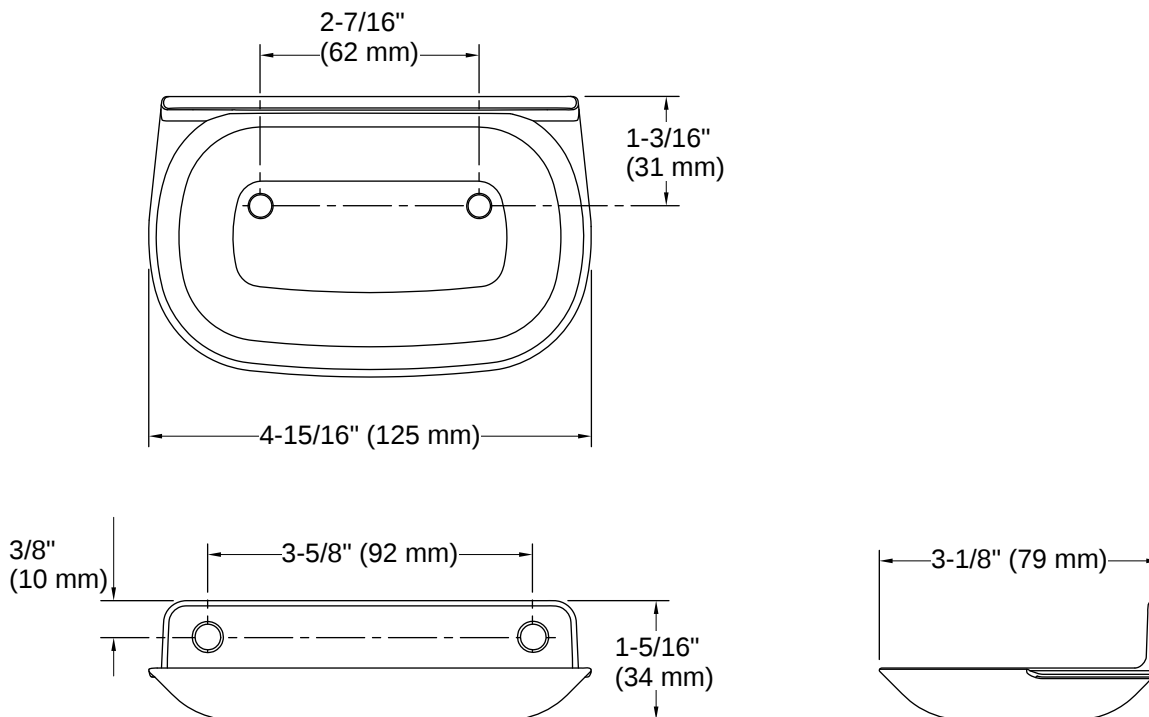

Installation Notes

Install this product according to the installation instructions.

CAUTION: Risk of personal injury. Do not install these products in any area where they are likely to be used inadvertently as a grab bar or support bar. These products are not designed or intended for use as a grab bar or support bar.