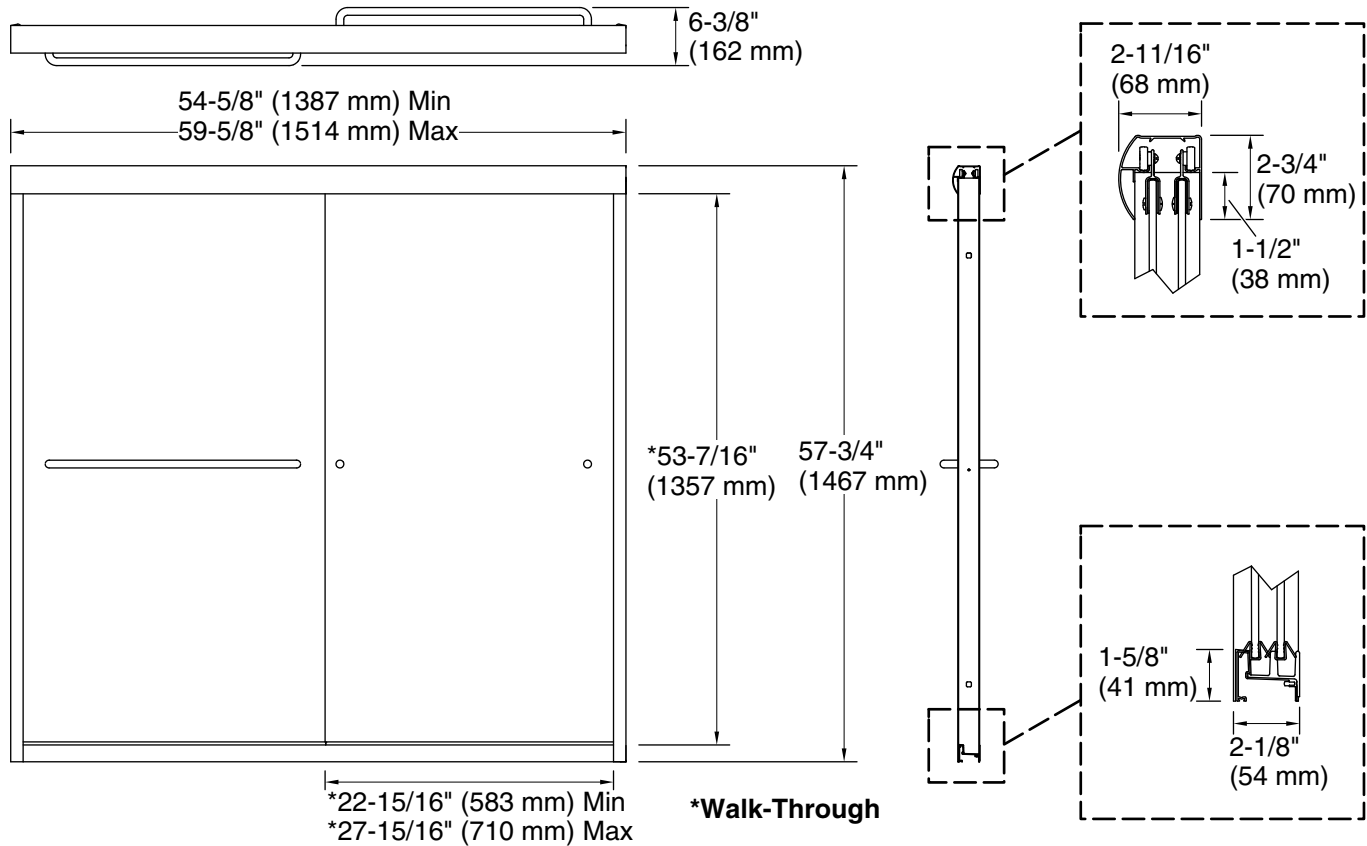

Technical Information

All product dimensions are nominal.

- Installation type: For bath installation
- Opening Width - Min: 54-5/8" (1387 mm)
- Opening Width - Max: 59-5/8" (1514 mm)
- Walk-through - Min: 22-15/16" (583 mm)
- Walk-through - Max: 27-15/16" (710 mm)
- Base-To-Wall Radius - Max: 1/2" (13 mm)
- Glass thickness: 1/4" (6 mm)
- Glass coating: CleanCoat®

Notes

- Install this product according to the installation guide.
- The vertical opening should be a minimum of 60-1/2" (1537 mm) to allow for installation clearance.