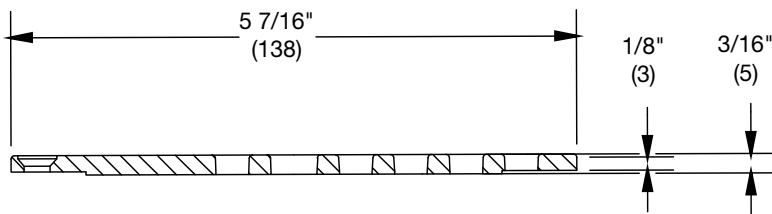

## NB Grate for A6-1

**Material:** Nickel Bronze.

EDP Number
8132110

**NOTICE**

The information contained herein is not intended to replace the full product installation and safety information available or the experience of a trained product installer. You are required to thoroughly read all installation instructions and product safety information before beginning the installation of this product.