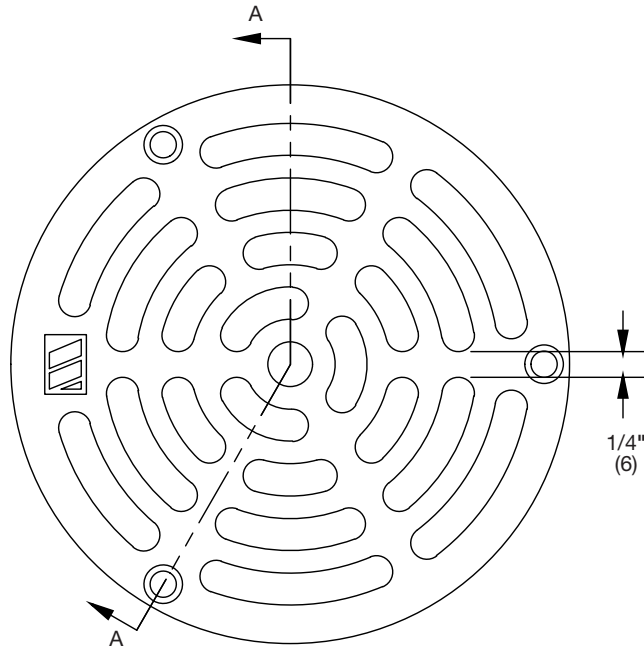

## NB Grate for A6-1

**Material:** Nickel Bronze.

EDP Number
8132110

**NOTICE**

The information contained herein is not intended to replace the full product installation and safety information available or the experience of a trained product installer. You are required to thoroughly read all installation instructions and product safety information before beginning the installation of this product.