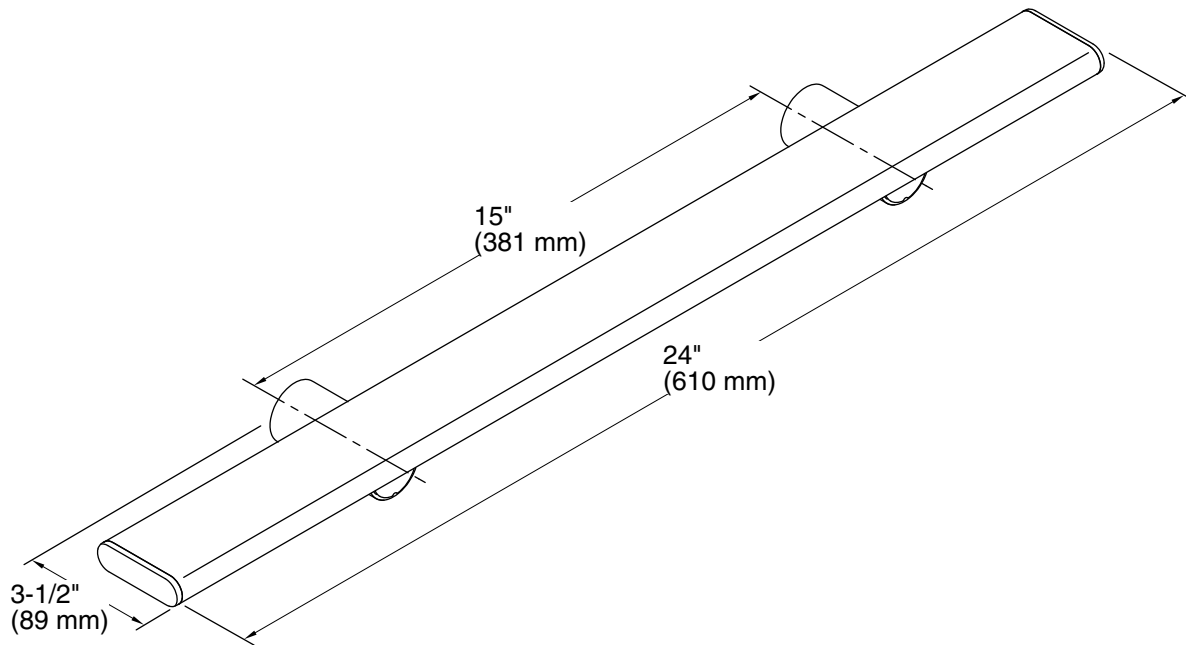

Technical Information

All product dimensions are nominal.

Material: Anodized Aluminum

Notes

Install this product according to the installation guide.

Requires 2x4 backing to be installed.