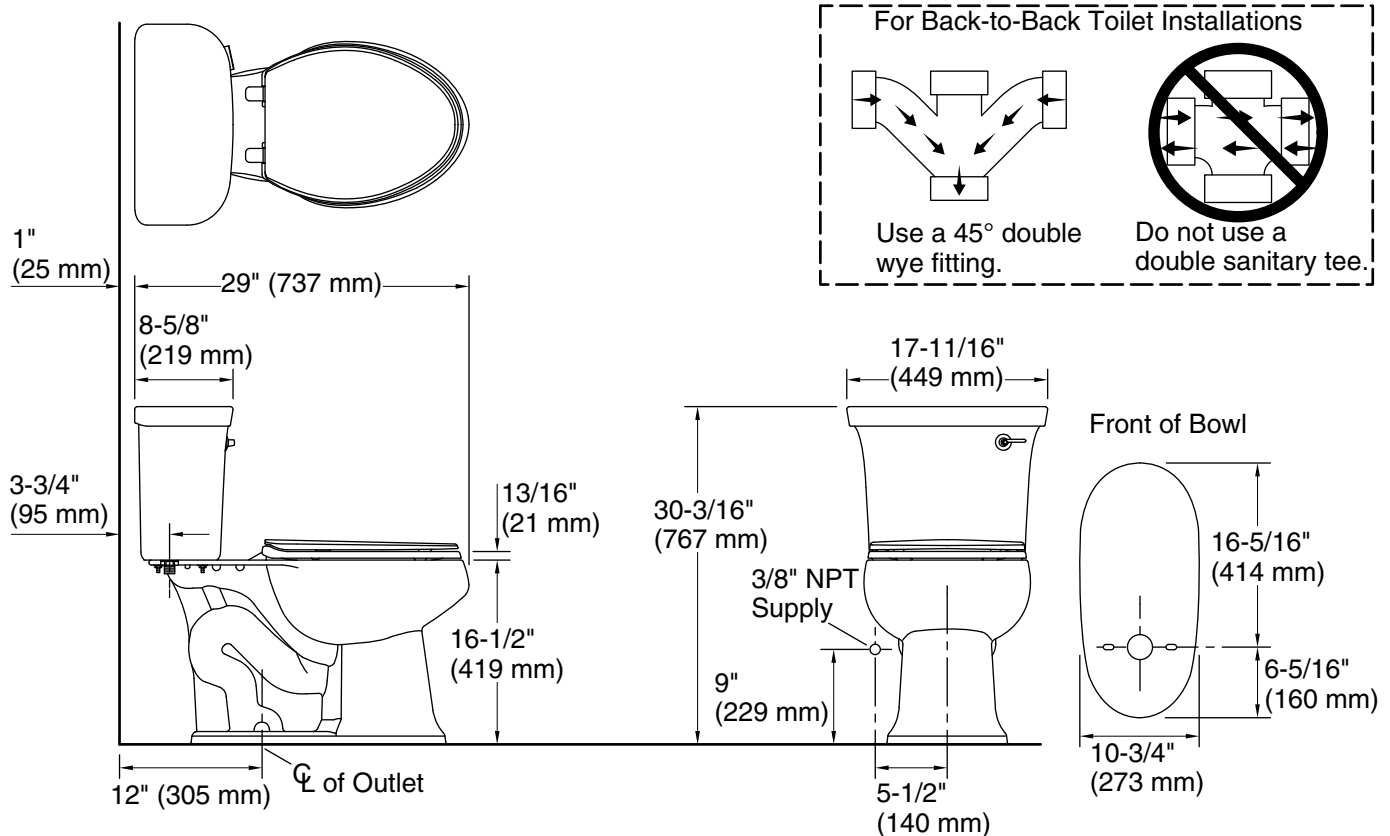

Stinson® Comfort Height®

Two-piece elongated chair height toilet
402396-RA

Features

- Two-piece toilet.
- Elongated bowl offers added room and comfort.
- Comfort Height® feature offers chair-height seating that makes sitting down and standing up easier for most adults.
- 1.28 (4.8 lpf)
- 2" (51 mm) fully-glazed trapway.
- Includes Polished Chrome right-hand trip lever.
- Floor-saver footprint helps cover the old footprint left by many standard two-piece toilets.

Technology

- Pro Force® Plus flushing technology delivers greater flushing power than previous Pro Force® models.

Installation

- Standard 12" (305 mm) rough-in.
- Three-bolt quick-connect installation system.
- Supply line not included.

For the most current Specification Sheet, go to www.sterlingplumbing.com.

3-3-2020 06:42 - US/CA

Technical Information

All product dimensions are nominal.

Toilet type:	Two-piece, Floor-mount
Waste Outlet:	Floor
Bowl shape:	Elongated
Flush type:	Gravity siphon jet
Trap passageway:	2-7/8" (73 mm)
Water Consumption	
Full:	1.28 gpf (4.8 lpf)
Rough-in:	12" (305 mm)

Notes

Install this product according to the installation instructions.

For back-to-back toilet installations: Use only a 45° double wye fitting.

ADA, OBC, CSA B651 compliant when installed to the specific requirements of these regulations.