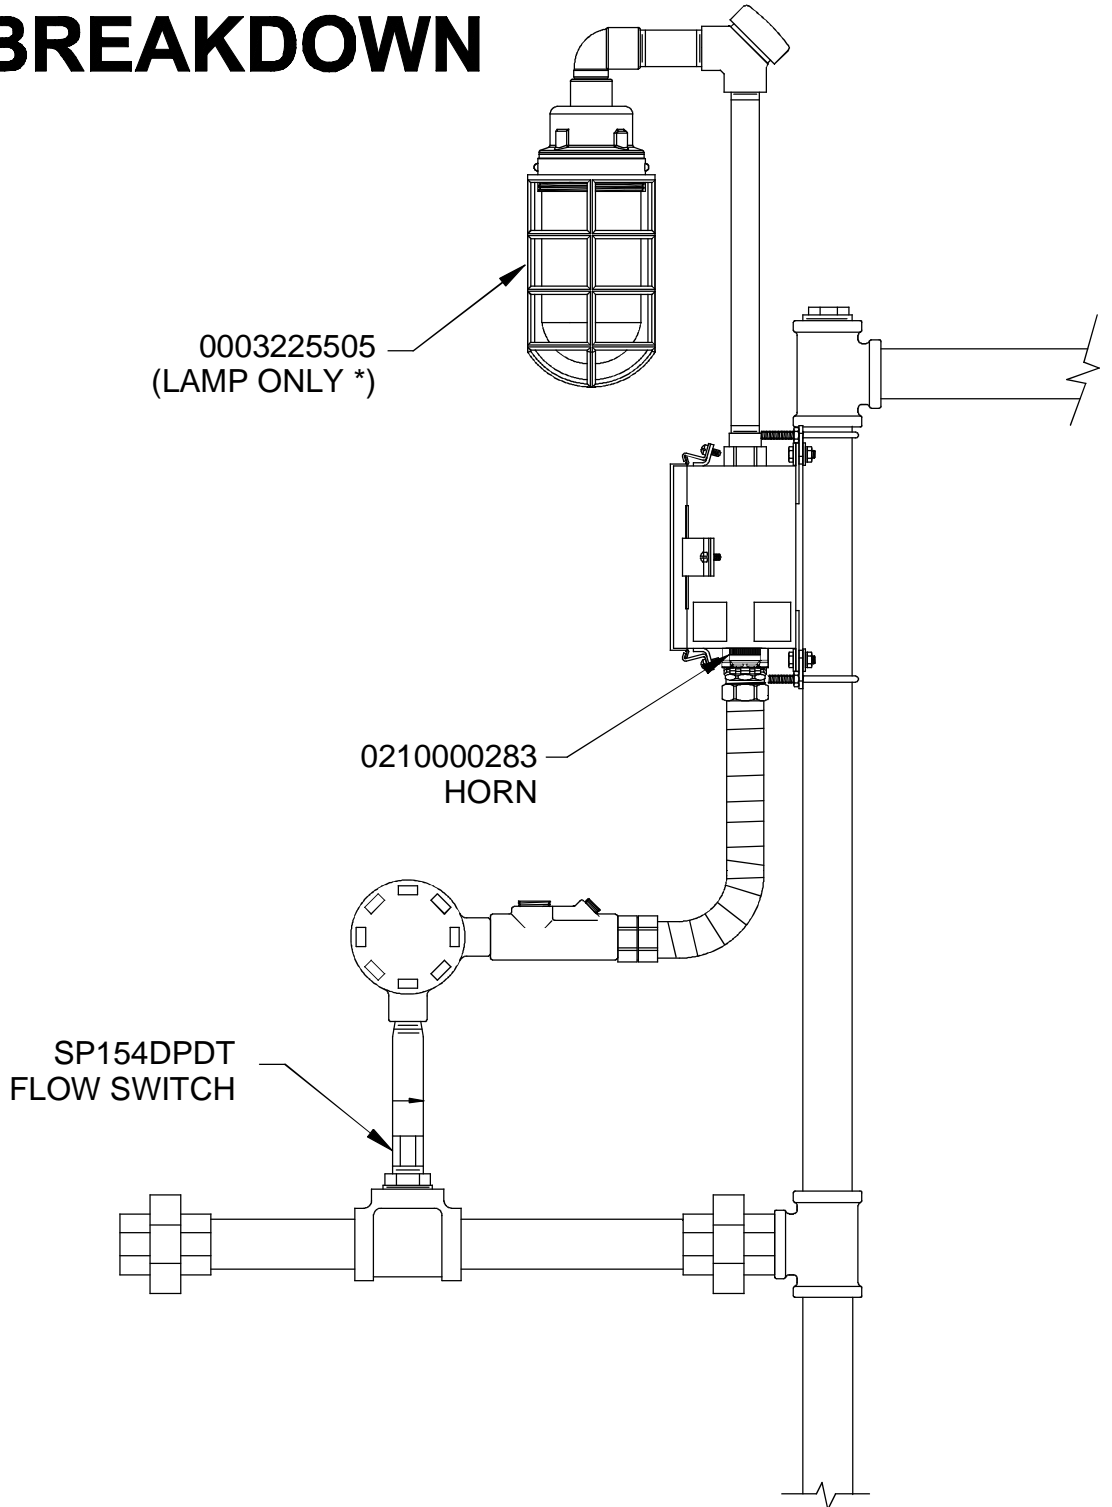

# PARTS BREAKDOWN

\* TEMPERATURE CODE IS AFFECTED BY LAMP WATTAGE.  
 RECOMMENDED 60 WATT LAMP YIELDS T2C (230 DEG C), 150 WATT  
 YIELDS T2 (300 DEG C).

WHEN ORDERING PARTS PLEASE SPECIFY MODEL NUMBER.

ECN NO.	REVISED PER	BY	MODEL(S)	PART NUMBER
	ECN: 5087	OYV	9001EXP ALARM	0002080203
DRAWN	DATE	CHKD		DRAWING NO.
CLF	3/17/93		A	23
APPROVED	DATE	SCALE: 1:1	DRAWING TYPE: PARTS BREAKDOWN	SIZE: A SHEET 1 OF 1
FV	06/07/16			