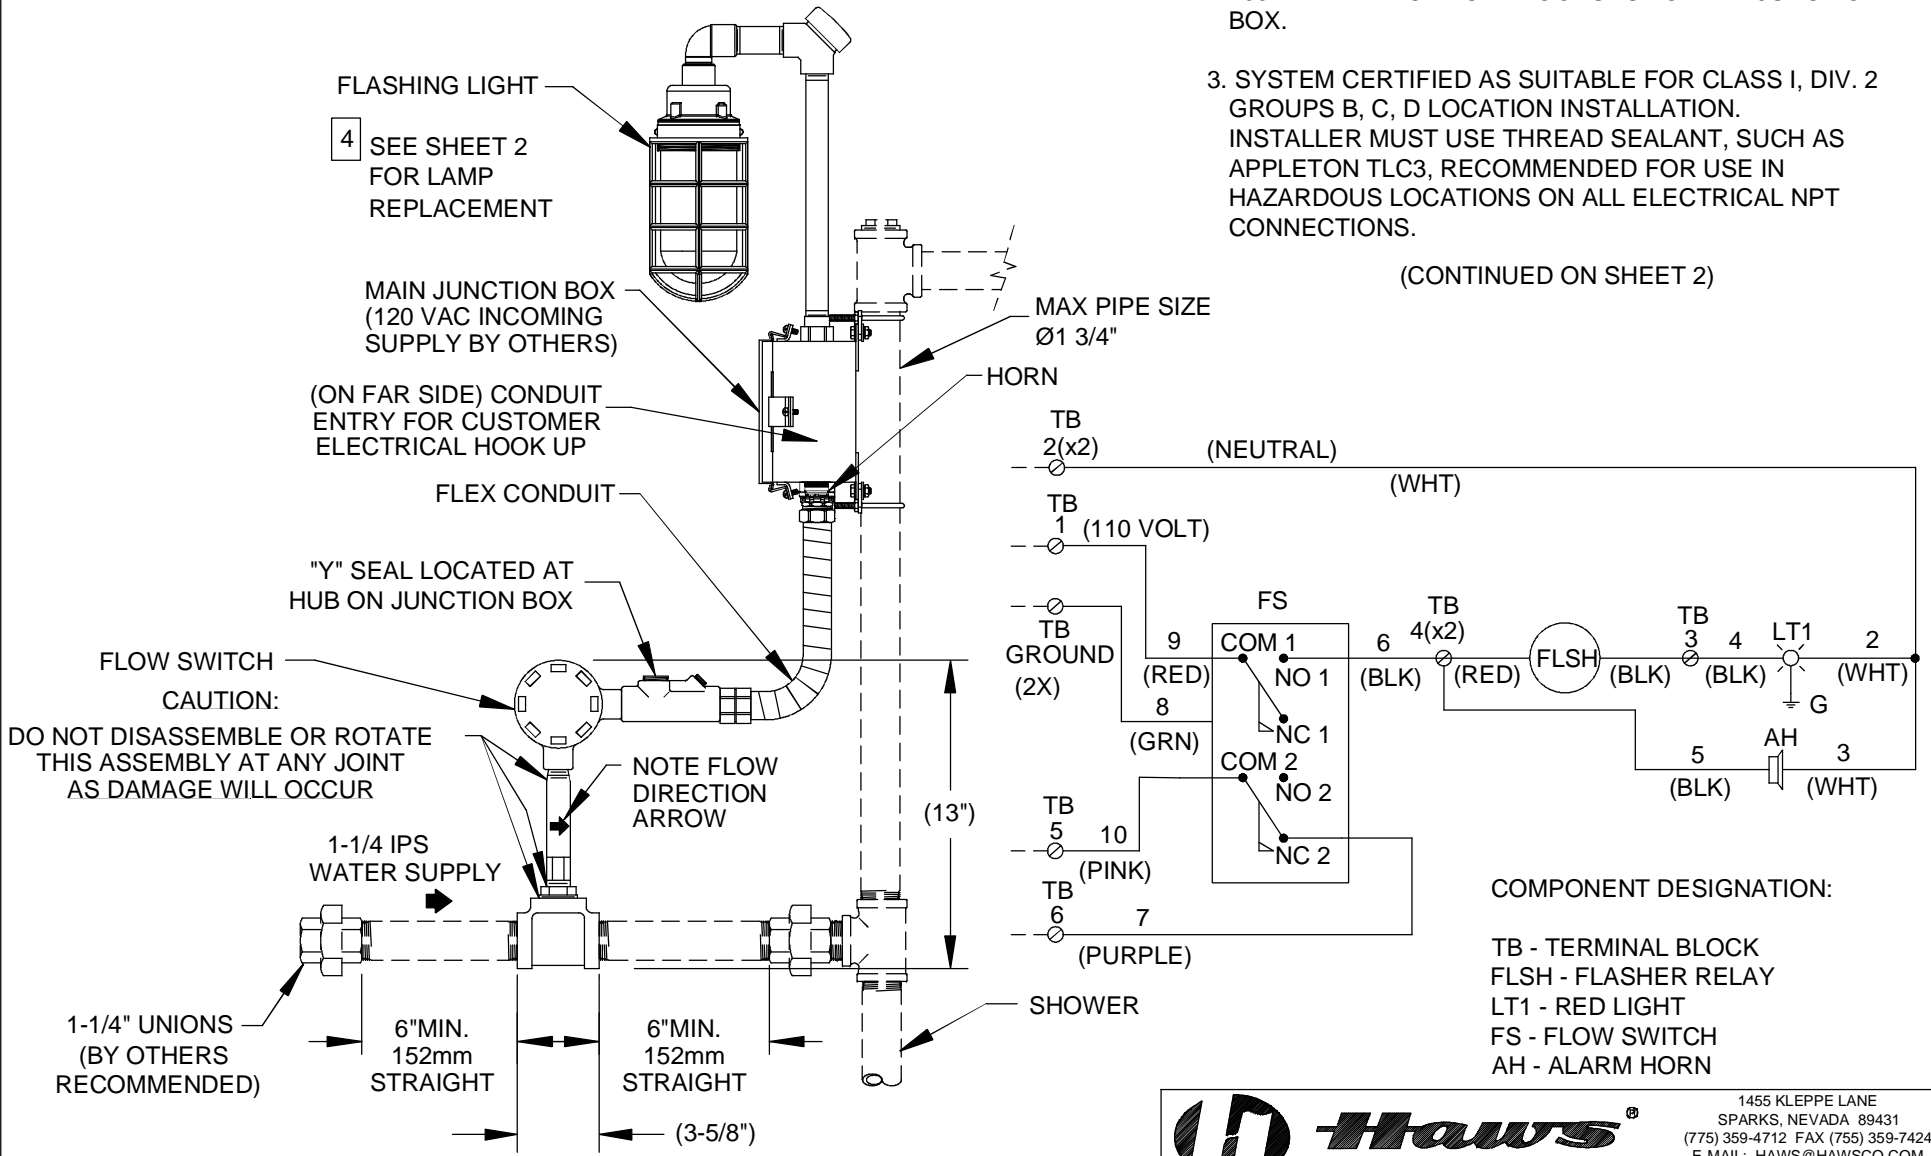

**NOTES:**

1. AUDIBLE AND VISIBLE ALARM ACTIVATED WHEN SHOWER OR EYEWASH IS IN USE.
2. 120VAC SUPPLY VOLTAGE REQUIRED, APPROXIMATELY 100VA ALL ELECTRICAL HOOKUPS TO MAIN JUNCTION BOX.
3. SYSTEM CERTIFIED AS SUITABLE FOR CLASS I, DIV. 2 GROUPS B, C, D LOCATION INSTALLATION. INSTALLER MUST USE THREAD SEALANT, SUCH AS APPLETON TLC3, RECOMMENDED FOR USE IN HAZARDOUS LOCATIONS ON ALL ELECTRICAL NPT CONNECTIONS.

(CONTINUED ON SHEET 2)

COMPONENT DESIGNATION:

- TB - TERMINAL BLOCK
- FLSH - FLASHER RELAY
- LT1 - RED LIGHT
- FS - FLOW SWITCH
- AH - ALARM HORN

**Haws**

1455 KLEPPE LANE  
SPARKS, NEVADA 89431  
(775) 359-4712 FAX (775) 359-7424  
E-MAIL: HAWS@HAWSCO.COM  
WEBSITE: WWW.HAWSCO.COM

ECN NO.:	REVISED PER BY:	MODEL(S)	PART NUMBER
5087	OYY	9001EXP ALARM	0002080203.D
DRAWN: CJL	DATE: 06/91	CHK'D:	DRAWING NO. REV
APPROVED: FV	DATE: 06/07/16	SCALE: 1:1	09648A00 23
DRAWING TYPE: INSTALLATION		SIZE: A SHEET 1 OF 2	

NOTES: (CONTINUED FROM SHEET 1)

4 LIGHT REPLACEMENT INSTRUCTIONS:

1) REMOVE GUARD AND GLOBE:  
FIRST LOOSEN SET SCREW (LOCATED ON GUARD WHERE SHOWN). NEXT, ROTATE GUARD COUNTER CLOCKWISE UNTIL GUARD IS FREE. FINALLY ROTATE GLOBE COUNTER CLOCKWISE UNTIL GLOBE IS FREE AND LAMP IS EXPOSED.