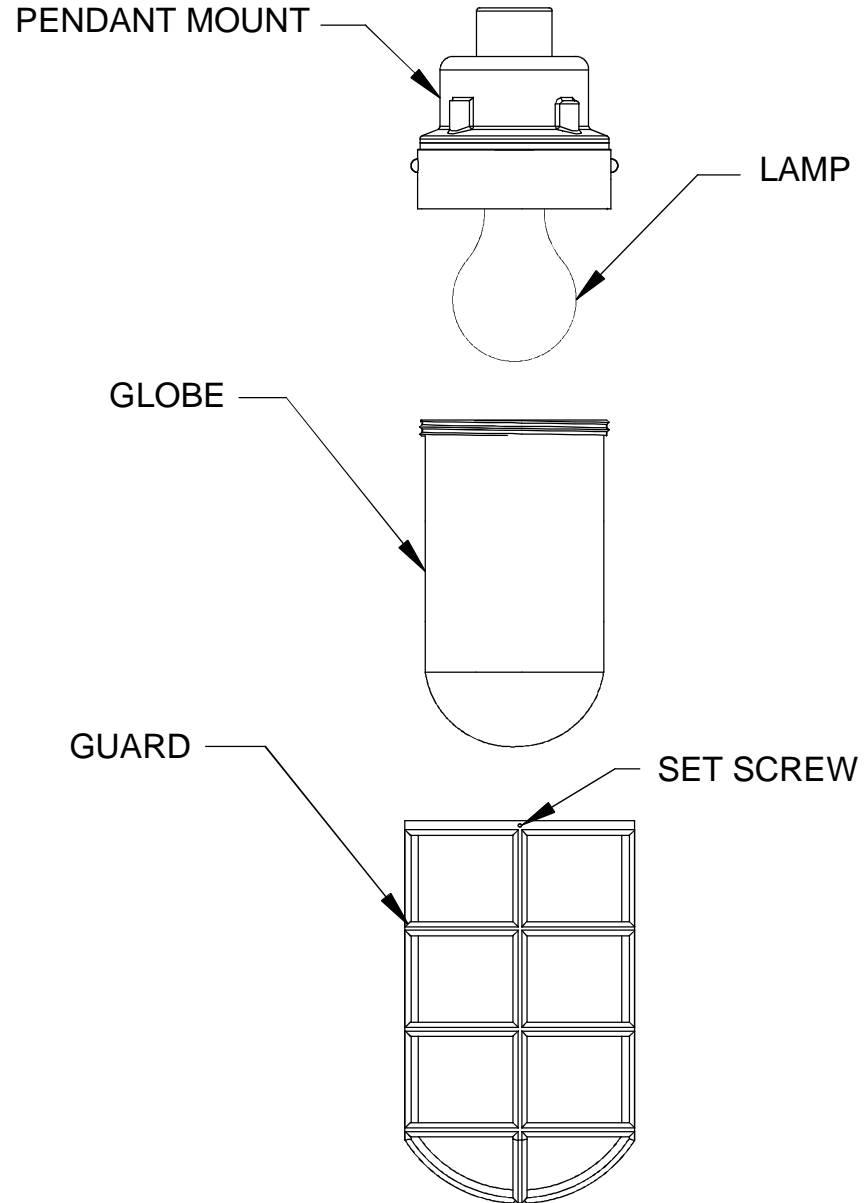

**NOTES:**

1. AUDIBLE AND VISIBLE ALARM ACTIVATED WHEN SHOWER OR EYEWASH IS IN USE.
2. 120VAC SUPPLY VOLTAGE REQUIRED, APPROXIMATELY 100VA ALL ELECTRICAL HOOKUPS TO MAIN JUNCTION BOX.
3. SYSTEM CERTIFIED AS SUITABLE FOR CLASS I, DIV. 2 GROUPS B, C, D LOCATION INSTALLATION. INSTALLER MUST USE THREAD SEALANT, SUCH AS APPLETON TLC3, RECOMMENDED FOR USE IN HAZARDOUS LOCATIONS ON ALL ELECTRICAL NPT CONNECTIONS.

(CONTINUED ON SHEET 2)

COMPONENT DESIGNATION:

- TB - TERMINAL BLOCK
- FLSH - FLASHER RELAY
- LT1 - RED LIGHT
- FS - FLOW SWITCH
- AH - ALARM HORN

**Haws**

1455 KLEPPE LANE  
SPARKS, NEVADA 89431  
(775) 359-4712 FAX (775) 359-7424  
E-MAIL: HAWS@HAWSCO.COM  
WEBSITE: WWW.HAWSCO.COM

NOTES: (CONTINUED FROM SHEET 1)

4 LIGHT REPLACEMENT INSTRUCTIONS:

1) REMOVE GUARD AND GLOBE:  
FIRST LOOSEN SET SCREW (LOCATED ON GUARD WHERE SHOWN). NEXT, ROTATE GUARD COUNTER CLOCKWISE UNTIL GUARD IS FREE. FINALLY ROTATE GLOBE COUNTER CLOCKWISE UNTIL GLOBE IS FREE AND LAMP IS EXPOSED.

2) REPLACE LAMP WITH RECOMMENDED 130 VOLT, 60 WATT, RED.  
P/N 0003225505

**WARNING - EXPLOSION HAZARD - SUBSTITUTION OF COMPONENTS MAY IMPAIR SUITABILITY FOR CLASS 1, DIVISION 2.**

3) REPLACE GUARD AND GLOBE:  
ROTATE GLOBE CLOCKWISE ONTO THREADS UNTIL SEALED AGAINST GASKET. NEXT, ROTATE GUARD CLOCKWISE ONTO THREADS UNTIL TIGHT. FINALLY TIGHTEN SET SCREW.