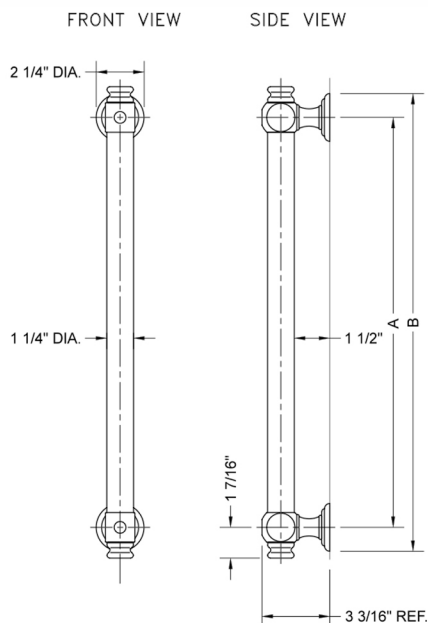

## 18" G60 Straight Grab Bar

Model #: G60-18-

### FEATURES:

- Grab bars are ADA compliant when installed properly
- All brass construction, fully polished & plated
- Style options to complement all collections
- Optional handshower sliders and toilet paper/washcloth holders can be added only upon initial order
- \*NOTE: GRAB BARS OVER 32" REQUIRE A MIDDLE POST
- All grab bars can be custom sized. Contact JACLO for pricing & availability
- Grab bars 24" or longer are NOT AVAILABLE in PG or SG. For large quantity orders, please contact [hospitality@jaclo.com](mailto:hospitality@jaclo.com)

### SPECIFICATION DRAWING:

BRASS LUXURY GRAB BAR			
PART. #	DESCRIPTION	A	B
G60-12-XX	12" CENTER TO CENTER	12"	14 1/4"
G60-16-XX	16" CENTER TO CENTER	16"	18 1/4"
G60-18-XX	18" CENTER TO CENTER	18"	20 1/4"
G60-24-XX	24" CENTER TO CENTER	24"	24 1/4"
G60-32-XX	32" CENTER TO CENTER	32"	34 1/4"
*NOTE: GRAB BARS OVER 32" REQUIRE A MIDDLE POST			
G60-36-XX	36" CENTER TO CENTER	36"	38 1/4"
G60-42-XX	42" CENTER TO CENTER	42"	44 1/4"
G60-48-XX	48" CENTER TO CENTER	48"	50 1/4"
G60-60-XX	60" CENTER TO CENTER	60"	62 1/4"