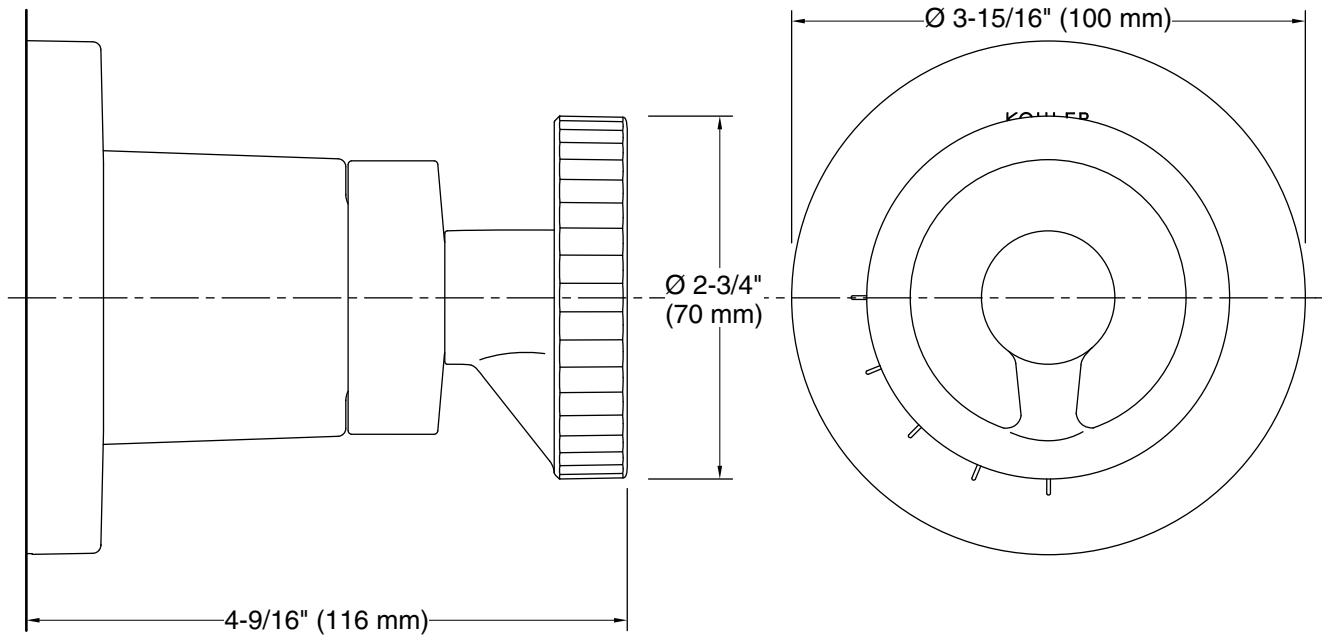

Technical Information

All product dimensions are nominal.

Drain included: No

Handshower:

Rated maximum flow: 0 gal/min (0 l/min)

Notes

Install this product according to the installation instructions.