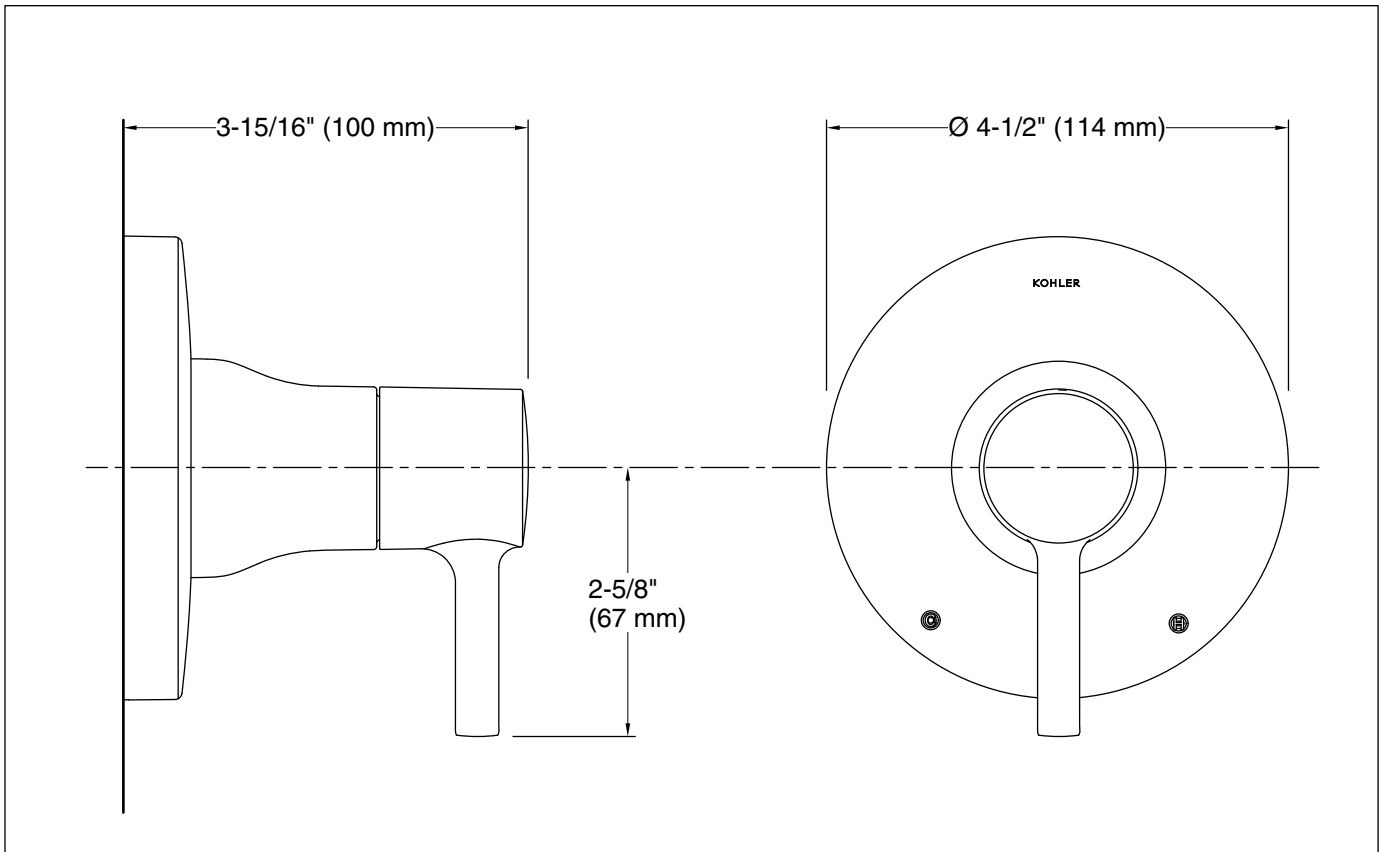

Technical Information

All product dimensions are nominal.

Handshower:

Rated maximum flow: 0 gal/min (0 l/min)

Notes

Install this product according to the installation instructions.

ADA, OBC, CSA B651 compliant when installed to the specific requirements of these regulations.