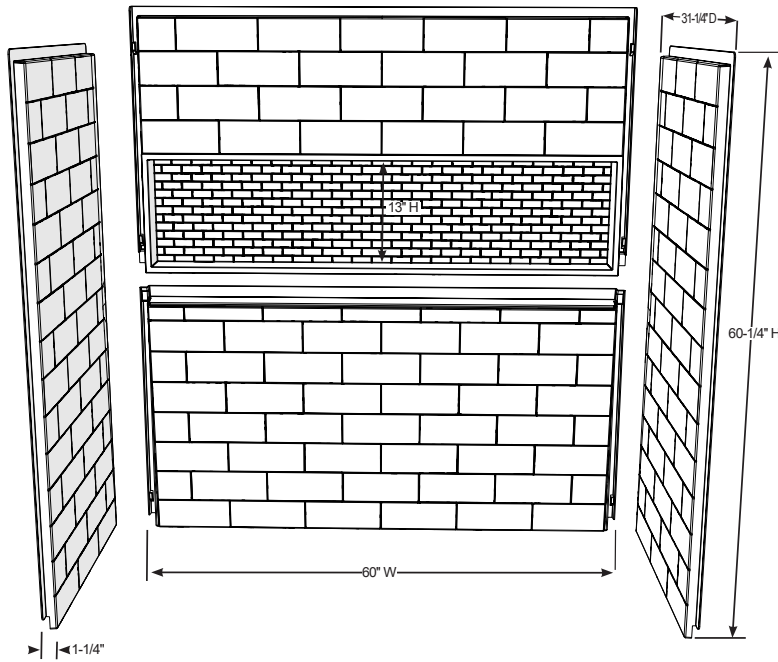

NexTile FHA Wall Kit

Model number:

BZ415025

Dimensions: 30" x 60" x 60"

Installation: Alcove

Material: Composite

Standard Features:

- NexTile FHA 4-piece compression molded composite with subway tile look, textured grout lines, and built-in storage niche'
- FHA reinforcement allows for future installation of grab bars and has been tested to withstand a load up to 300 pounds
- Compatible with all 60x30 Bootz Bathtubs
- Nails directly to studs for fast installation
- Panels easily fit through existing doorways and can be installed by one person

NexTile FHA Wall Kit

Model number:

BZ415025

Dimensions: 30" x 60" x 60"

Installation: Alcove

Material: Composite

Dimensions:

30 x 60 x 60 in.

Weight:

120 lbs

Project:

Contractor:

Representative:

Date:

Tel:

Notes: