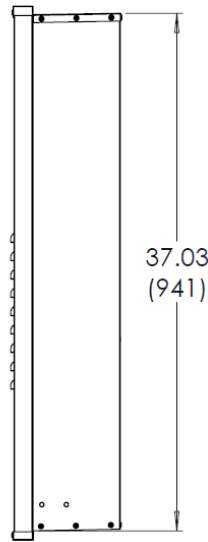

Dimensions: inches (mm)

### For outdoor models:

- VAM1620W, V53e

**Material:** Galvaneal body with aluminum Bottom Panel, Powder Coated

**Color:** White

- ⇒ Aluminum bottom panel to reduce corrosion
- ⇒ Protects the appliance from wind, weather, and unwanted adjustments
- ⇒ Recesses the appliance into the wall
- ⇒ Hides the appliance from view
- ⇒ Drain holes located at the front of the box for improved draining capabilities in flush mounted installations
- ⇒ Includes lock ring for increased security
- ⇒ Removable door allows easy access for servicing