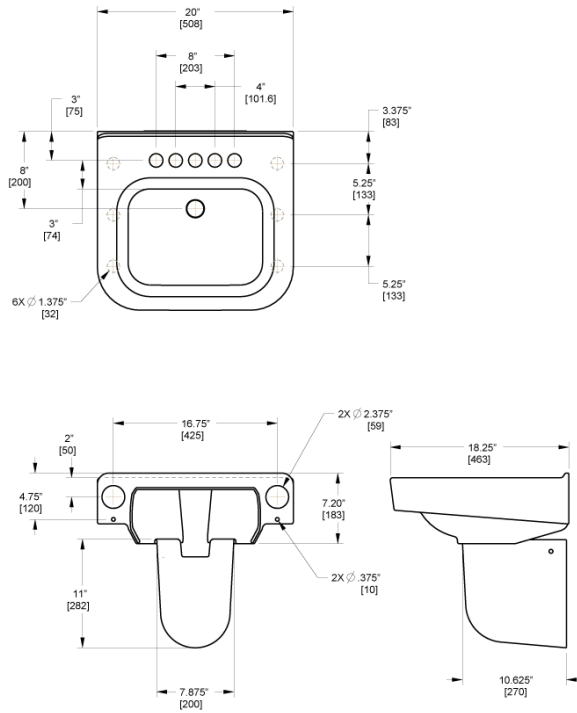

CODE NUMBER

3873076

DESCRIPTION

Vitreous China Wall-Mounted Ledgeback Lavatory with SloanTec® Glaze.

DETAILS

- Centerset: 4"
- Nominal Dimensions: 17 124/125" × 20" × 7 41/200" (457 × 508 × 183mm)

FEATURES

- White Vitreous China
- Permanent SloanTec™ hydrophobic antimicrobial glaze inhibits the growth and buildup of germs, bacteria, mold, mildew and mineral scale on the surfaces
- Wall mounted, ledgeback
- Rear overflow
- 4" (102mm) centerset
- Carrier not included
- Mounting hardware included
- 20" x 18¾" (508 mm x 463 mm)

OPTIONAL CERAMIC SHROUD

- White vitreous china
- 7¾" × 10 ½" × 9¾" (197 mm x 267 mm x 248 mm)
- Mounting hardware included
- Must be specified separately Model SS-27, code 387678

DOWNLOADS

- [Wall-Hung Ledgeback Lavatory with Optional Shroud Installation](#)
- [Vitreous China Lavatories Repair and Maintenance Guide](#)
- [Additional Downloads](#)

Shown with optional SS-27-A shroud

COMPLIANCES & CERTIFICATIONS

(ADA Compliant, cUPC Certified)

NOTES

All information contained within this document subject to change without notice.

All vitreous china dimensions shown in these drawings are nominal and not to scale. Dimensions can vary within the tolerances established in the governing ASME A112.19.2/CSA B45.1 standard. It is important to consider this when planning rough-in and plumbing layouts.

Lavatory does not meet ADA requirements when optional ceramic shroud is used.

Sloan 10500 Seymour Ave, Franklin Park, IL 60131

Phone: 800.982.5839 • Fax: 800.447.8329 • sloan.com

ROUGH-IN

Sloan 10500 Seymour Ave, Franklin Park, IL 60131
Phone: 800.982.5839 • Fax: 800.447.8329 • sloan.com