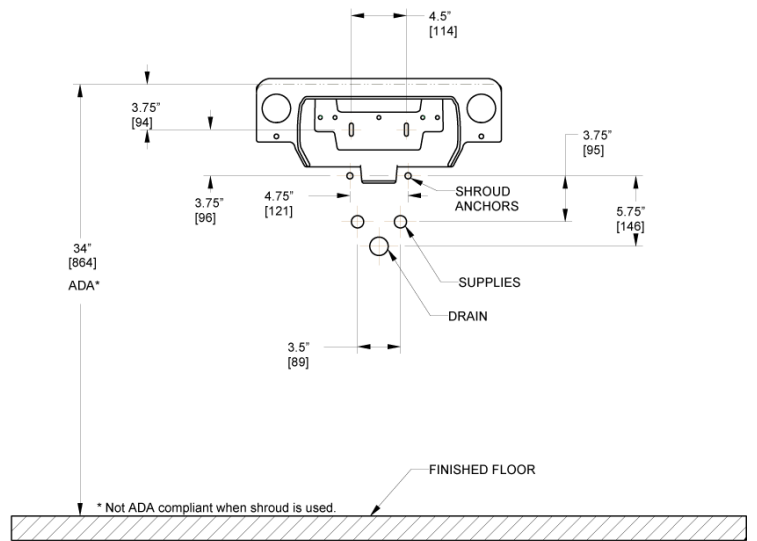

CODE NUMBER

3873076

DESCRIPTION

Vitreous China Wall-Mounted Ledgeback Lavatory with SloanTec® Glaze.

DETAILS

- Centerset: 4"
- Nominal Dimensions: 17 124/125" × 20" × 7 41/200" (457 × 508 × 183mm)

FEATURES

- White Vitreous China
- Permanent SloanTec™ hydrophobic antimicrobial glaze inhibits the growth and buildup of germs, bacteria, mold, mildew and mineral scale on the surfaces
- Wall mounted, ledgeback
- Rear overflow
- 4" (102mm) centerset
- Carrier not included
- Mounting hardware included
- 20" x 18¾" (508 mm x 463 mm)

OPTIONAL CERAMIC SHROUD

- White vitreous china
- 7¾" × 10 ½" × 9¾" (197 mm x 267 mm x 248 mm)
- Mounting hardware included
- Must be specified separately Model SS-27, code 387678

DOWNLOADS

- [Wall-Hung Ledgeback Lavatory with Optional Shroud Installation](#)
- [Vitreous China Lavatories Repair and Maintenance Guide](#)
- [Additional Downloads](#)

Shown with optional SS-27-A shroud

COMPLIANCES & CERTIFICATIONS

(ADA Compliant, cUPC Certified)

NOTES

All information contained within this document subject to change without notice.

All vitreous china dimensions shown in these drawings are nominal and not to scale. Dimensions can vary within the tolerances established in the governing ASME A112.19.2/CSA B45.1 standard. It is important to consider this when planning rough-in and plumbing layouts.

Lavatory does not meet ADA requirements when optional ceramic shroud is used.

Sloan 10500 Seymour Ave, Franklin Park, IL 60131

Phone: 800.982.5839 • Fax: 800.447.8329 • sloan.com

ROUGH-IN

Sloan 10500 Seymour Ave, Franklin Park, IL 60131
Phone: 800.982.5839 • Fax: 800.447.8329 • sloan.com