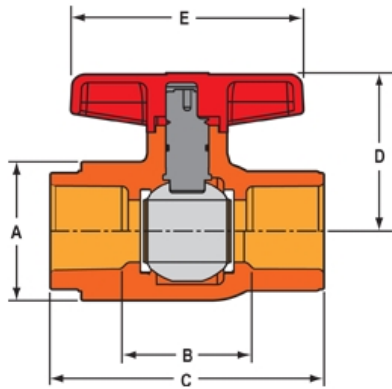

Part No: 6622-010CO

FlameGuard®

Drain Valves

Desc: 1 CPVC COMPACT 2000 BALL VALVE SOC EPDM

MSRP: 52.16

Part Code: 077

Weight(lbs): 0.463

Weight(kg): 0.21

Weight(gm): 210

Size: 1

Color: ORANGE

Material: CPVC

Connection Socket x Socket
Type Compact 2000
O-Ring EPDM
Note Not UL® Listed

B = 1-11/16

C = 3-15/16

D = 2-5/16

E = 3-3/8

A = 2-1/16

Injection Molded Dimension References:

- G** = (LAYING LENGTH) intersection of center lines to bottom of socket/thread; 90° elbows, tees, crosses; ± 1/32 inch.
- H** = Intersection of center lines to face of fitting; 90° elbows tees, crosses; ± 1/32 inch.
- J** = Intersection of center lines to bottom of socket/thread; 45° elbows; ± 1/32 inch
- L** = Overall length of fittings; ± 1/16 inch.
- M** = Outside diameter of socket/thread hub; ± 1/16 inch.
- N** = Socket bottom to socket bottom; couplings; ± 1/16 inch.
- W** = Height of cap; ± 1/16 inch