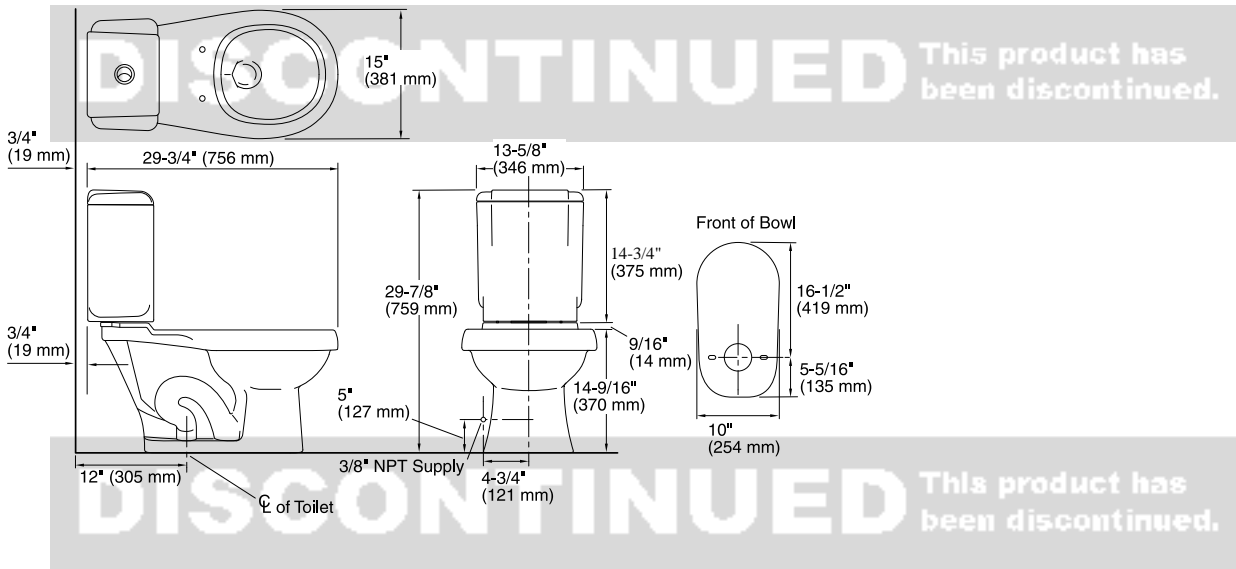

Rockton®

Round-front toilet bowl
402024

Features

- Two-piece design.
- Round-front bowl.
- Choice of 0.8 gallon flush for liquid or light waste and 1.6 gallon flush for bulk or solid waste.
- Dual Force flushing technology.
- LEED-compliant.

Installation

- Standard 12" (305 mm) rough-in.

Recommended Products/Accessories

- K-4639 Cachet® Quiet-Close™ Round-Front Toilet Seat
- K-5589 Purefresh® Round-Front Toilet Seat
- K-76923 Puretide™ Quiet-Close™ Round-front manual cleansing toilet seat
- K-5420 Low-Profile Bolt Caps
- K-23726 Drain treatment

Technical Information

All product dimensions are nominal.

Toilet type: Two-piece, Floor-mount

Bowl shape: Round-front

Trap passageway: 2-1/2" (64 mm)

Water Consumption

Full: 1.6 gpf (6 lpf)

Reduced: 0.8 gpf (3 lpf)

Water surface size: 4-1/2" x 5-3/4" (114 mm x 146 mm)

Rough-in: 12" (305 mm)

Seat-mounting holes: 5-1/2" (140 mm)

Notes

Install this product according to the installation instructions.

Measure your actual product for roughing-in details.