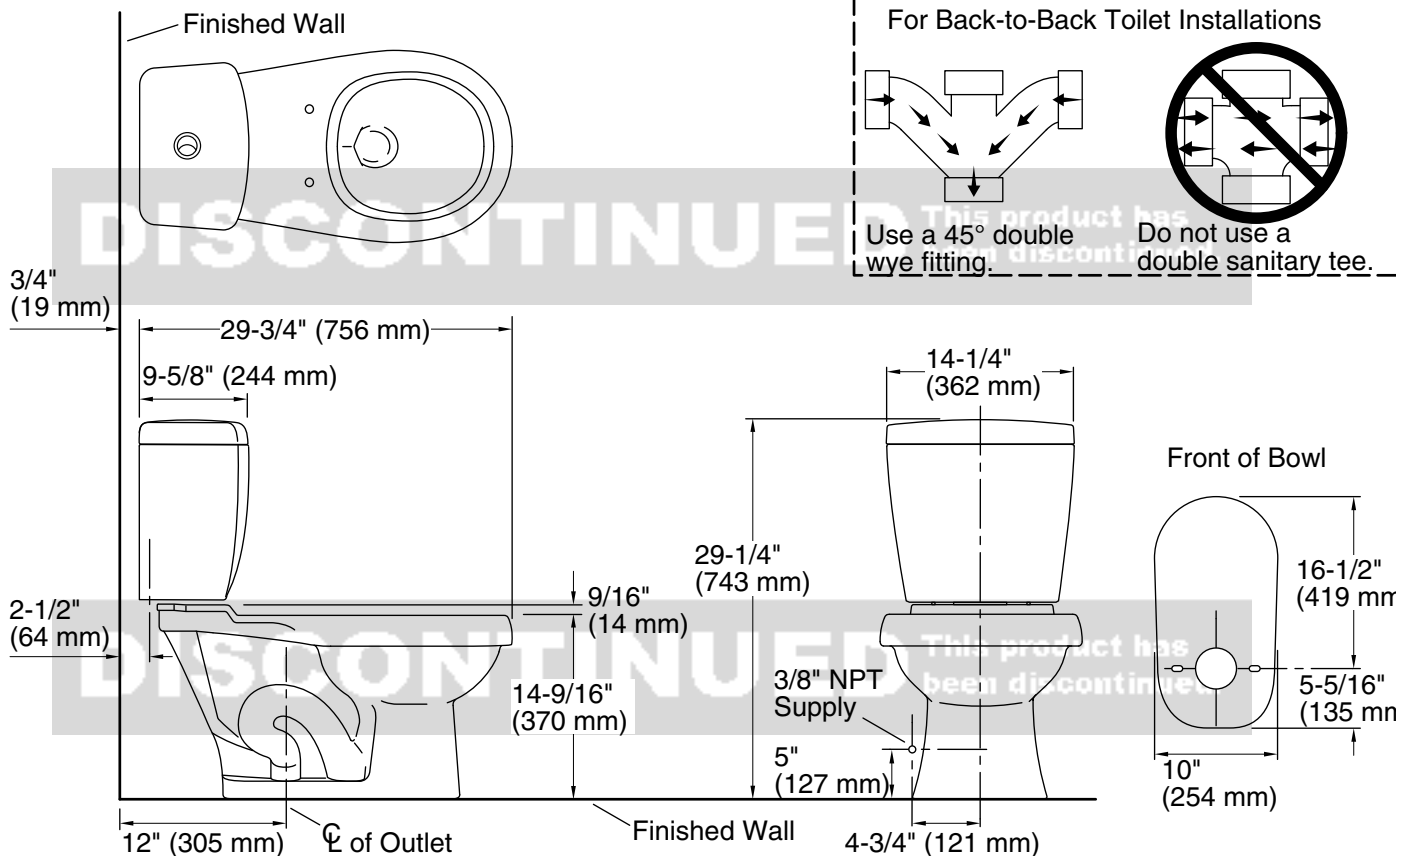

Technical Information

All product dimensions are nominal.

Toilet type: Two-piece, Floor-mount

Bowl shape: Round-front

Trap passageway: 2-1/2" (64 mm)

Water Consumption

Full: 1.6 gpf (6 lpf)

Reduced: 0.8 gpf (3 lpf)

Water surface size: 4-1/2" x 5-3/4" (114 mm x 146 mm)

Rough-in: 12" (305 mm)

Seat-mounting holes: 5-1/2" (140 mm)

Notes

Install this product according to the installation instructions.

Measure your actual product for roughing-in details.