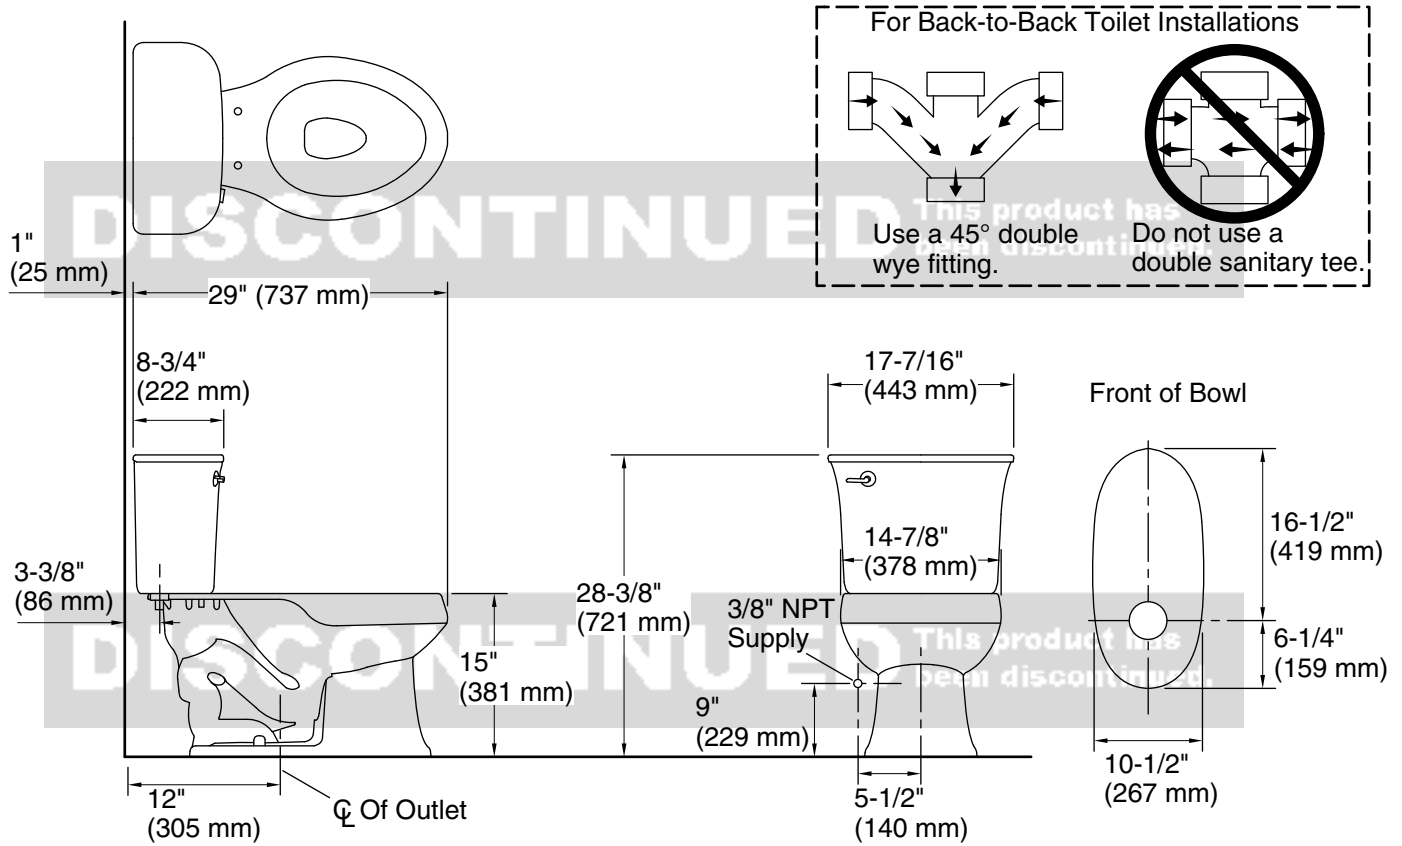

## Features

- Two-piece design.
- Elongated bowl offers added room and comfort.
- 1.28 gpf (4.8 lpf).
- Pro Force® flushing technology.

## Installation

- Standard 12" (305 mm) rough-in.
- Three-bolt quick-connect installation.

For the most current Specification Sheet, go to [www.sterlingplumbing.com](http://www.sterlingplumbing.com).

**Technical Information**

All product dimensions are nominal.

- Toilet type: Two-piece, Floor-mount
- Waste Outlet: Floor
- Bowl shape: Elongated
- Flush type: Gravity siphon rim jet
- Trap passageway: 2" (51 mm)
- Water Consumption
  - Full: 1.28 gpf (4.8 lpf)
- Water surface size: 8" x 9" (203 mm x 229 mm)
- Rough-in: 12" (305 mm)
- Seat-mounting holes: 5-1/2" (140 mm)

**Notes**

- Install this product according to the installation instructions.
- Measure your actual product for roughing-in details.