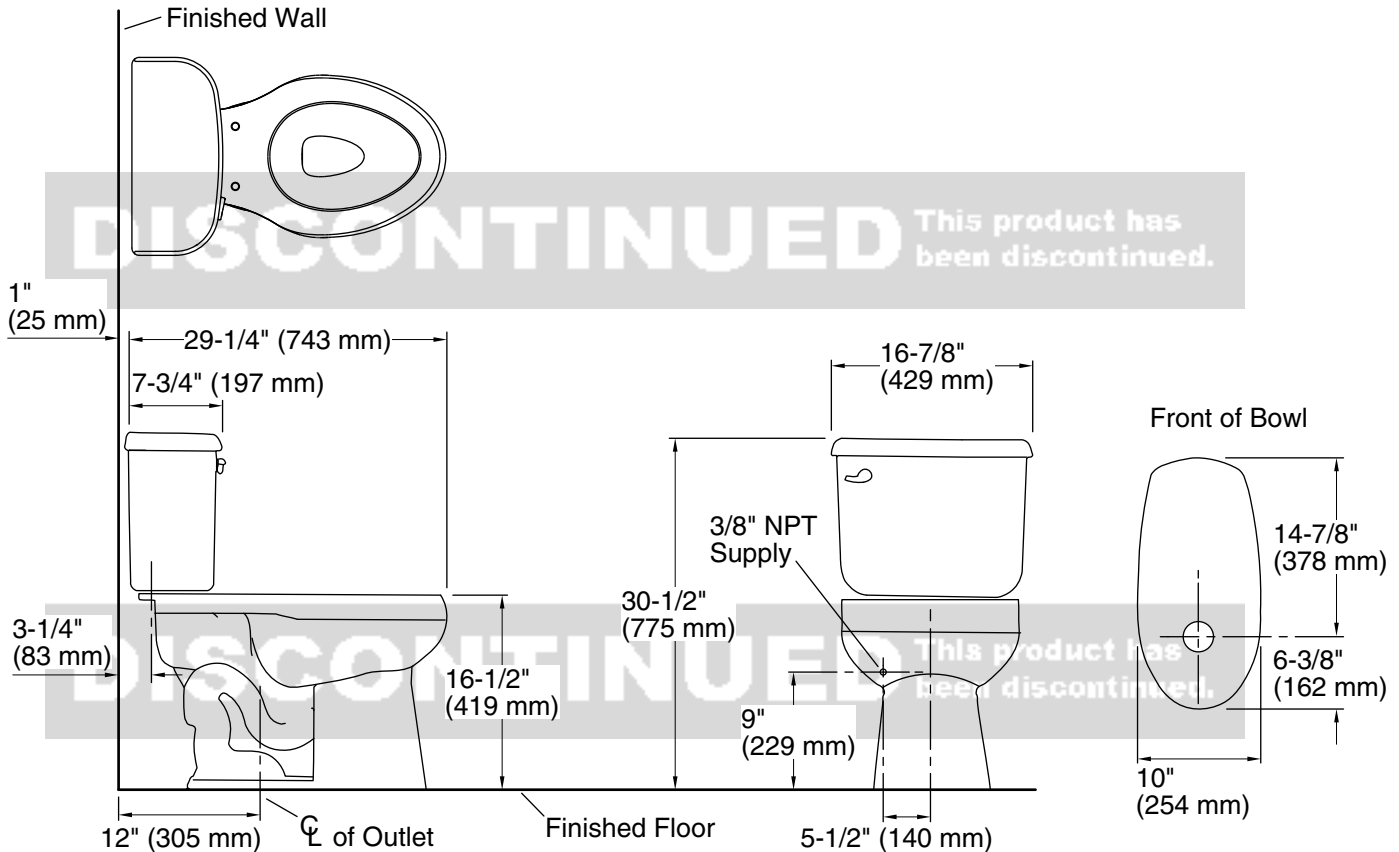

Windham™ Comfort Height®

Two-piece elongated 1.28 gpf chair height toilet
402315

Features

- Two-piece design.
- Elongated bowl offers added room and comfort.
- Comfort Height® feature offers chair-height seating that makes sitting down and standing up easier for most adults.
- 1.6 gpf (6.0 lpf)
- Pro Force® flushing technology.

Installation

- Standard 12" (305 mm) rough-in.
- Three-bolt quick-connect installation.

Recommended Products/Accessories

- K-4636 Cachet® Quiet-Close™ Elongated Toilet Seat
- K-5588 Purefresh® Elongated Toilet Seat
- K-4108 C³®-230 Elongated cleansing toilet seat
- K-5420 Low-Profile Bolt Caps
- K-23726 Drain treatment

Included Components

Product consists of:

- 404515 Toilet tank
- 403315 Elongated toilet bowl

Additional Components:

- Bolt caps (pair)
- Tank cover
- tank hardware accessory pack
- trip lever

ADA

CSA B651

OBC

Technical Information

All product dimensions are nominal.

- Toilet type: Two-piece, Floor-mount
- Waste Outlet: Floor
- Bowl shape: Elongated
- Flush type: Gravity siphon rim jet
- Trap passageway: 2" (51 mm)
- Water Consumption
 - Full: 1.6 gpf (6 lpf)
- Water surface size: 8" x 9" (203 mm x 229 mm)
- Rough-in: 12" (305 mm)
- Seat-mounting holes: 5-1/2" (140 mm)