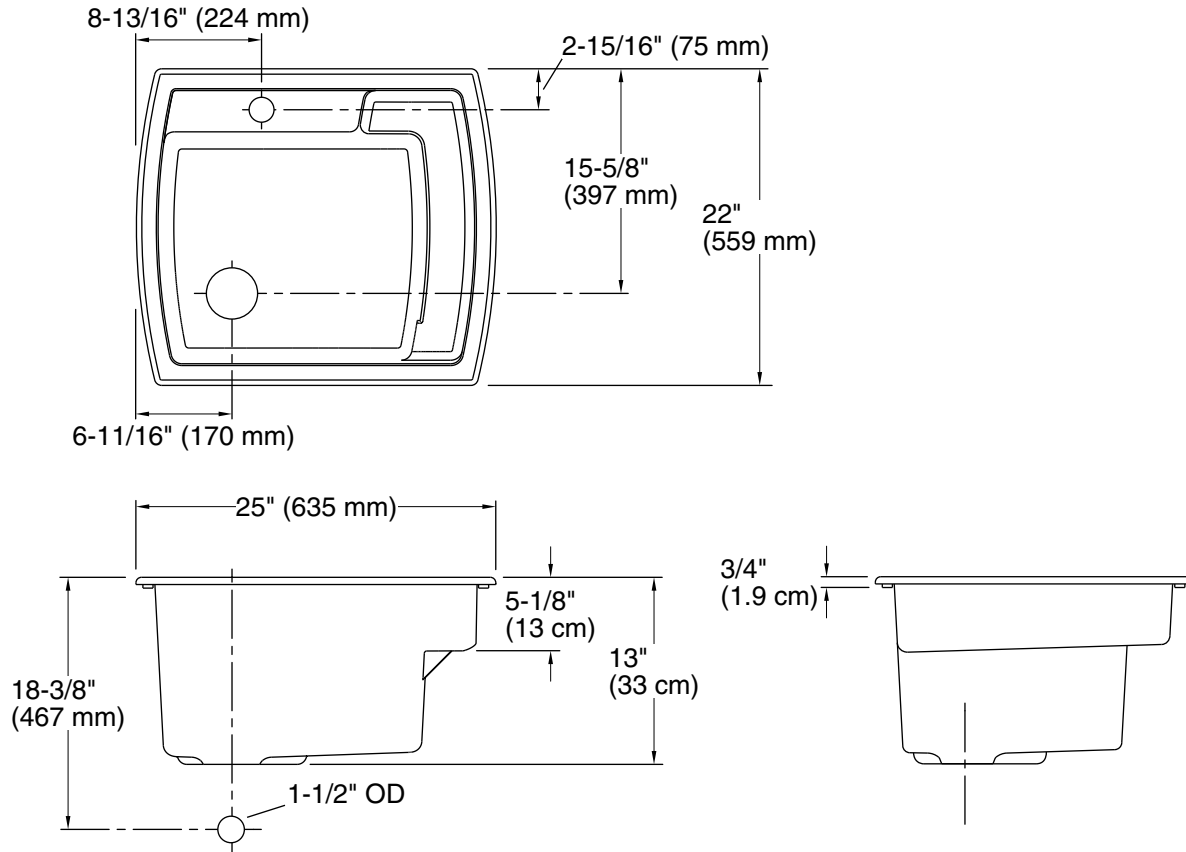

## Features

- One hole predrilled and two additional locations marked on the sink to create additional holes if needed.
- 12-1/4" depth.

For the most current Specification Sheet, go to [www.sterlingplumbing.com](http://www.sterlingplumbing.com).

**Technical Information**

All product dimensions are nominal.

- Bowl configuration: Single
- Installation: Top-mount
- Min. base cabinet width: 27" (686 mm)
- Bowl area (Only): Length: 22" (559 mm)  
Width: 16" (406 mm)
- Number of deck holes: 1
- Faucet hole(s): 1-3/8" (35 mm)
- Drain hole: 3-1/2" (89 mm)
- Template: 1148620-7, required, included