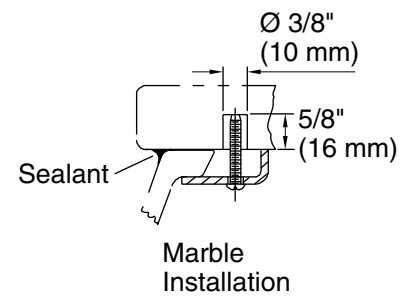

Technical Information

All product dimensions are nominal.
 Bowl configuration: Single
 Installation: Under-mount
 Bowl area (Only): Water depth: 4" (102 mm)
 Drain hole: 1-3/4" (44 mm)
 Template: 1034559-7, required, included