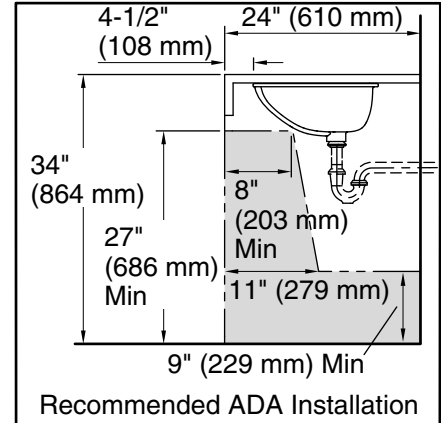

Recommended Products/Accessories

- K-8998 P-Trap
- K-23726 Drain treatment
- K-23725 Cast iron cleaner

Included Components

- Product consists of:
- 52047 Clamp Accessory Pack, 4 Ea.

ADA

Codes/Standards

- ASME A112.19.2/CSA B45.1
- ADA
- ICC/ANSI A117.1

Technical Information

All product dimensions are nominal.
 Bowl configuration: Single
 Installation: Under-mount
 Bowl area (Only): Water depth: 4" (102 mm)
 Drain hole: 1-3/4" (44 mm)
 Template: 1034559-7, required, included