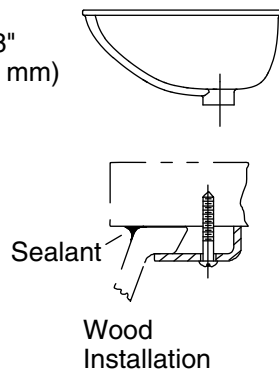

Recommended Products/Accessories

- K-8998 P-Trap
- K-23726 Drain treatment
- K-23725 Cast iron cleaner

Included Components

- Product consists of:
- 52047 Clamp Accessory Pack, 4 Ea.

ADA

Codes/Standards

- ASME A112.19.2/CSA B45.1
- ADA
- ICC/ANSI A117.1

Technical Information

All product dimensions are nominal.
 Bowl configuration: Single
 Installation: Under-mount
 Bowl area (Only): Water depth: 4" (102 mm)
 Drain hole: 1-3/4" (44 mm)
 Template: 1034559-7, required, included