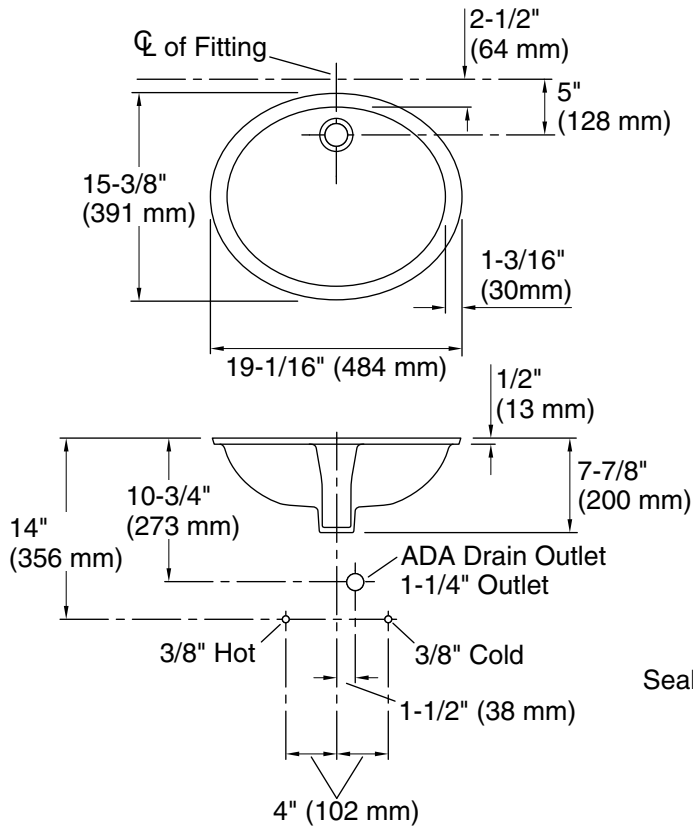

Wescott®
Under-mount Bathroom Sink
442040

Features

- Grade A vitreous china with a hard, glossy finish.
- Center drain and overflow.

Installation

- Undermount.
- No faucet holes; requires wall-or counter-mount faucet.

Recommended Products/Accessories

- K-8998 P-Trap
- K-23726 Drain treatment
- K-23725 Cast iron cleaner

Included Components

- Product consists of:
- 52047 Clamp Accessory Pack, 4 Ea.

ADA

Codes/Standards

- ASME A112.19.2/CSA B45.1
- ADA
- ICC/ANSI A117.1

Technical Information

All product dimensions are nominal.
 Bowl configuration: Single
 Installation: Under-mount
 Bowl area (Only): Water depth: 4" (102 mm)
 Drain hole: 1-3/4" (44 mm)
 Template: 1034559-7, required, included