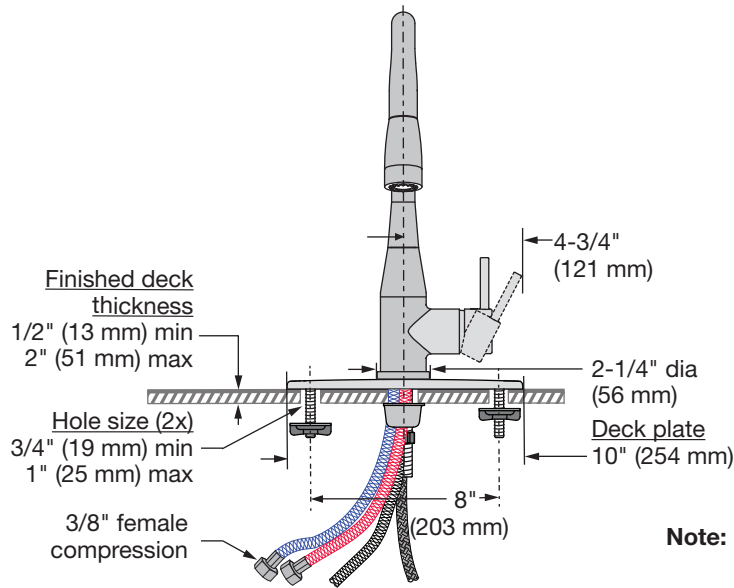

## Dimensions Sereno Kitchen Faucet, S-2302-PD

**Note:** Dimensions subject to change without notice  
Braided supply hoses length approx. 21" (533 mm)