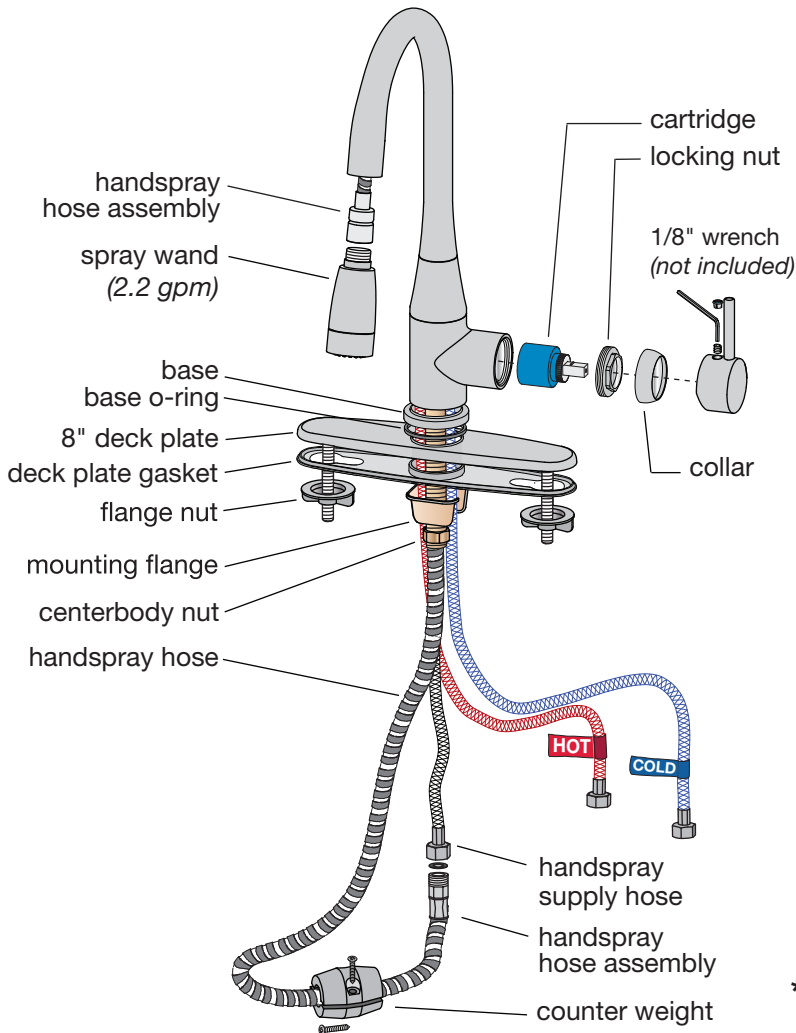

Parts Assembly Sereno Kitchen Faucet, S-2302-PD

Replacement Parts

Part Number	Item
KN-4	Valve cartridge
RK-010 RK-010-1.5	Spray wand (flow rate) (2.2 gpm) (1.5 gpm)
RK-009*	Handle kit plug screw handle
RK-011	Counter weight
RK-008	Mounting hardware kit base o-ring mounting flange centerbody nut
RK-012*	8" Deck plate kit deck plate gasket flange nuts

Ordering replacement parts:

Symmons customer service: (800) 796-6667,
(781) 848-2250 M-F 7:30 am - 7:00 pm EST
Symmons distributors: www.symmons.com

* Note: For faucets with an optional decorative finish, add appropriate suffix code letters to part numbers marked with an asterisk (*) when ordering.