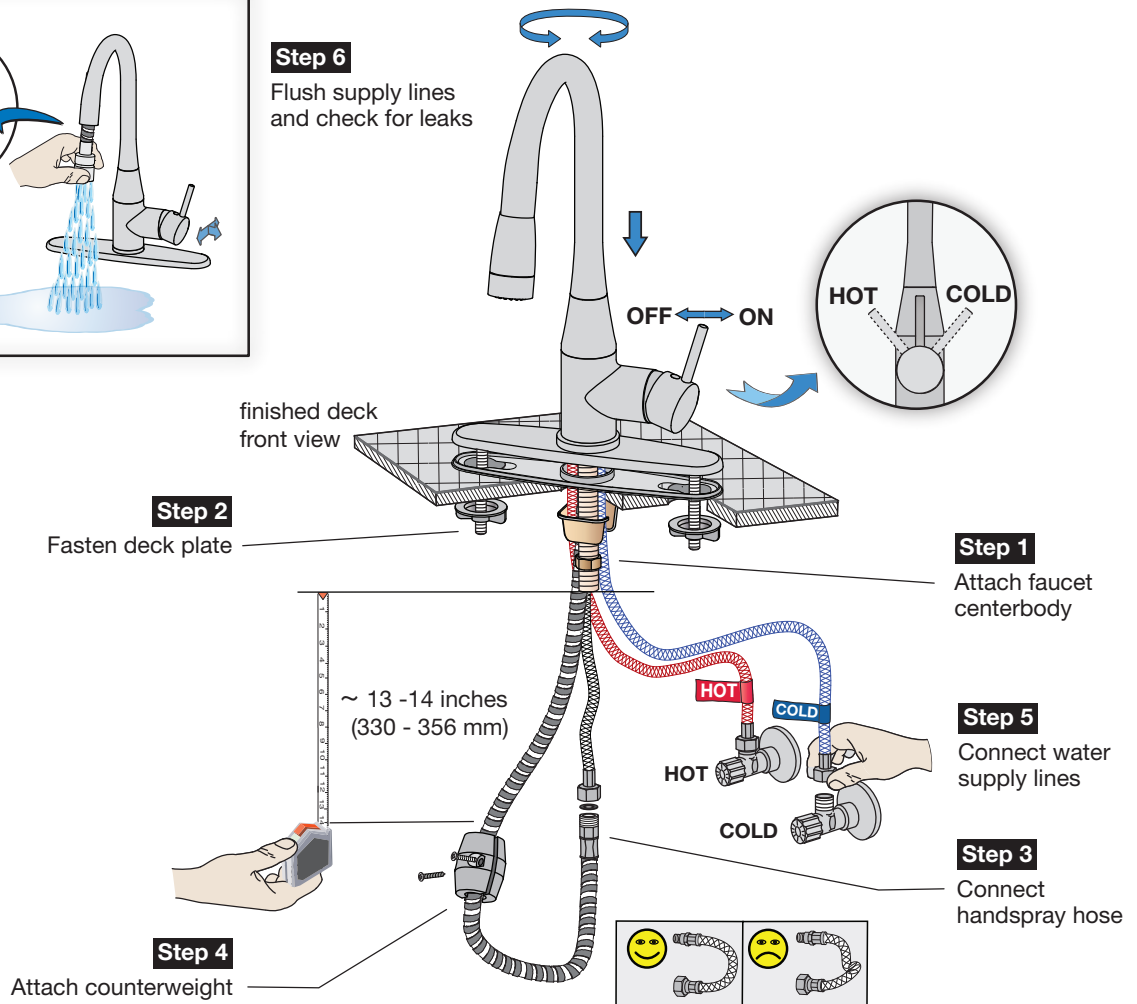

### Step 6

Flush supply lines and check for leaks

## Dimensions Sereno Kitchen Faucet, S-2302-PD

**Note:** Dimensions subject to change without notice  
Braided supply hoses length approx. 21" (533 mm)