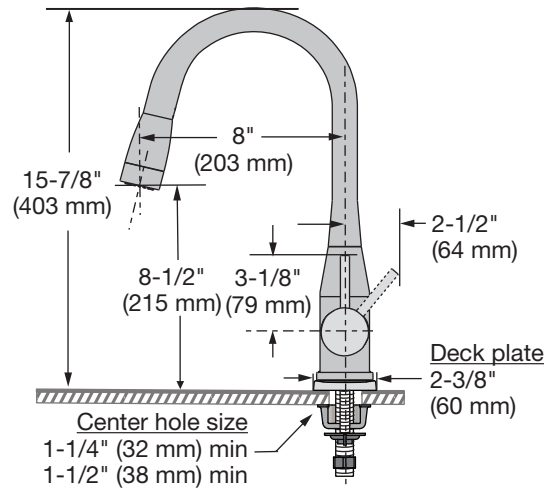

## Dimensions Sereno Kitchen Faucet, S-2302-PD

**Note:** Dimensions subject to change without notice  
Braided supply hoses length approx. 21" (533 mm)