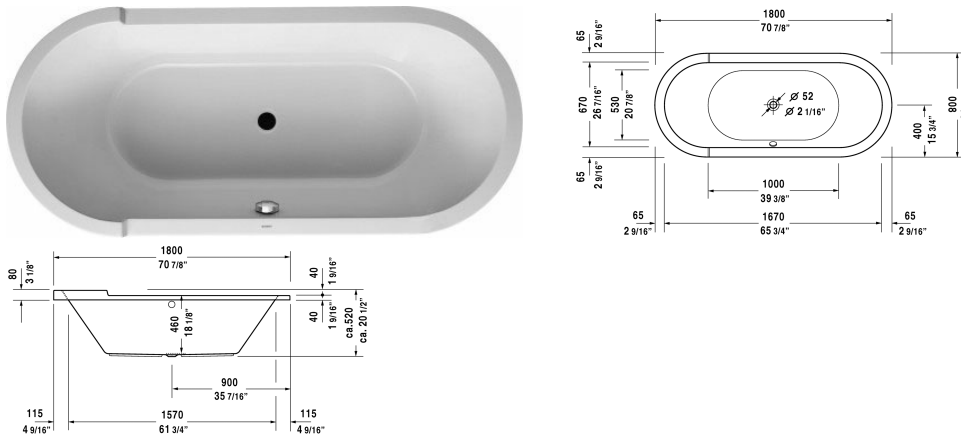

**Starck Tubs/Shower trays Bathtub # 700009000000090**

| < 70 7/8" Inch > |

Bathtub	Dimension	Weight	Order number
oval, drop-in, with two backrest slopes, cUPC® listed*, Sanitary acrylic , Filling capacity 45 gal			
<b>Colors</b>			
00 White			
<b>Variant</b>			
incl. support frame, Base tub	70 7/8" x 31 1/2" Inch	57.3 lb	700009000000090
<b>Infobox</b>			
* Complies with the following standards: CSA B45.5/IAPMO Z124			
<b>Suitable products</b>			
Cable-driven waste and overflow ,			790219
Cable-driven waste and overflow brass,			790250
Support frame (included), for bathtubs,			790133

*All drawings contain the necessary measurements which are subject to standard tolerances. They are stated in inch & mm and are non-binding. Exact measurements, in particular for customized installation scenarios, can only be taken from the finished ceramic piece.*