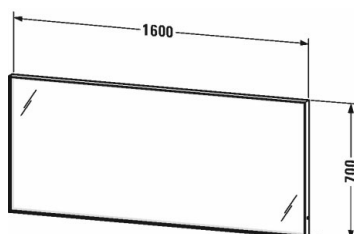

**L-Cube Mirror with lighting # LC738500000**

|&lt; 1600 mm &gt;|

Mirror with lighting	Dimension	Weight	Order number
IP 44, LED lighting (4 sided), LED dimming function, 1 sensor switch bottom right, LED (lifespan > 30.000 hours), LED module fixed install, Energy class: D and E, LED module 3500 Kelvin light colour, 44 W			
<b>Colors</b>			
M00 White matt			
<b>Variant</b>			
	1600 x 67 mm		LC738500000
<b>Infobox</b>			
Distance between sensor and reflecting surfaces = minimum 75 mm			
Additional modules defog system with Auto-Off function, Cannot be ordered as a separate item, please select the variant with the desired equipment when ordering furniture, mirror widths 1300, 1320, 1350, 1400, 1420, 1600, 1620 mm 74 W			UV9774

All drawings contain the necessary measurements which are subject to standard tolerances. They are stated in mm and are non-binding. Exact measurements, in particular for customised installation scenarios, can only be taken from the finished ceramic piece.