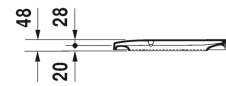

## Toilet seat and cover # 0064690099

Toilet seat and cover	Dimension	Weight	Order number
hinges stainless steel, elongated, with soft closure			
<b>Colors</b>			
00 White Alpin			
<b>Variant</b>			
		2.700 kilogram	0064690099
<b>Suitable products</b>			
Toilet wall mounted Duravit Rimless® rimless, washdown model, Durafix included, 365 x 620 mm	365 x 620 mm		255009
One-piece toilet US-version, elongated with syphonic jet action, 305 mm/12" rough-in, with dual flush piston valve, top flush, vertical outlet, 1,32/0,92 gpf (5/3,5 lpf), 390 x 710 mm	390 x 710 mm		212101
Two-piece toilet Duravit Rimless® (without cistern), US-version, rimless, elongated with syphonic jet action, 305 mm/12" rough-in, vertical outlet, 1,32/0,92 gpf (5/3,5 lpf), 365 x 710 mm	365 x 710 mm		217401

*All drawings contain the necessary measurements which are subject to standard tolerances. They are stated in mm and are non-binding. Exact measurements, in particular for customised installation scenarios, can only be taken from the finished ceramic piece.*