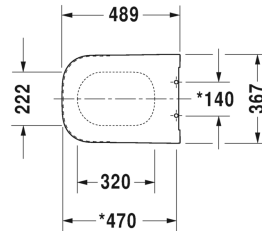

## Toilet seat and cover # 0064690099

Toilet seat and cover	Dimension	Weight	Order number
hinges stainless steel, elongated, with soft closure			
<b>Colors</b>			
00 White Alpin			
<b>Variant</b>			
		2.700 kilogram	0064690099
<b>Suitable products</b>			
Toilet wall mounted Duravit Rimless® rimless, washdown model, Durafix included, 365 x 620 mm	365 x 620 mm		255009
One-piece toilet US-version, elongated with syphonic jet action, 305 mm/12" rough-in, with dual flush piston valve, top flush, vertical outlet, 1,32/0,92 gpf (5/3,5 lpf), 390 x 710 mm	390 x 710 mm		212101
Two-piece toilet Duravit Rimless® (without cistern), US-version, rimless, elongated with syphonic jet action, 305 mm/12" rough-in, vertical outlet, 1,32/0,92 gpf (5/3,5 lpf), 365 x 710 mm	365 x 710 mm		217401

*All drawings contain the necessary measurements which are subject to standard tolerances. They are stated in mm and are non-binding. Exact measurements, in particular for customised installation scenarios, can only be taken from the finished ceramic piece.*