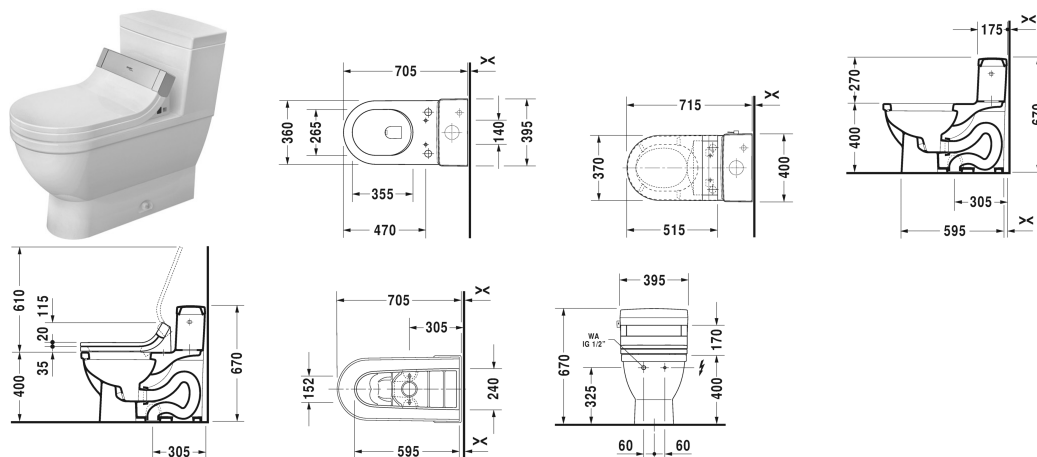

One-piece toilet # 2120510001

| < 370 mm > |

One-piece toilet	Dimension	Weight	Order number
US-version, only in combination with SensoWash, elongated with syphonic jet action, 305 mm/12" rough-in, with Single Flush mechanism, with side lever, 3"/80 mm flapper valve, connecting elements for SensoWash with concealed connections included, vertical outlet, 1,28 gpf (4,8 lpf)			
Colors			
00 White Alpin			
Variant			
♦	370 x 715 mm	52.100 kilogram	2120510001
Mounting set for One-piece and Two-piece toilets, Outflow 3/8" - external thread, Wall Connection 1/2" - internal thread, 1/2", US-version		0.480 kilogram	001417
Mounting set for One-piece and Two-piece toilets, 1/2", ASIA-version		0.480 kilogram	001416
Suitable products			
SensoWash Starck C shower toilet seat for ME by Starck, Starck 2, Starck 3 and Darling New* with concealed connections, Remote control included, Electromotive actuated seat and lid, Rear-, Lady- and Comfortwash, individual adjustment of water-, air- and seat temperature as well as spray wand position and water spray intensity, Self-cleaning spray wand, 2 individually programmable user profiles, Night light, Quick release: easy seat unit removal, on / off-button, 370 x 515 mm	370 x 515 mm		610001

All drawings contain the necessary measurements which are subject to standard tolerances. They are stated in mm and are non-binding. Exact measurements, in particular for customised installation scenarios, can only be taken from the finished ceramic piece.