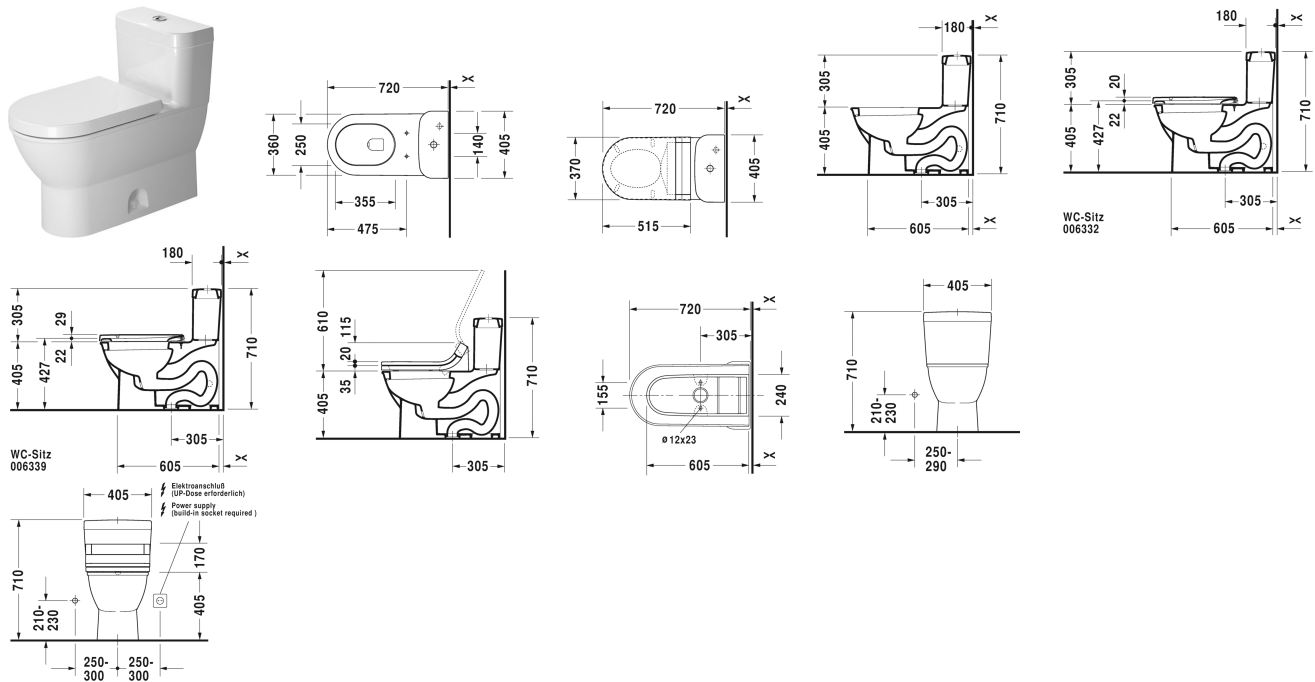

One-piece toilet # 2123010005

| < 405 mm > |

One-piece toilet	Dimension	Weight	Order number
US-version, back to wall, elongated with syphonic jet action, 305 mm/12" rough-in, with Single Flush piston valve, top flush, suitable for SensoWash Starck, vertical outlet, 1,28 gpf (4,8 lpf)			
Colors			
00 White Alpin			
Variant			
	405 x 715 mm	48.300 kilogram	2123010005
Sanitary ceramics with the special WonderGliss surface finish will remain clean and attractive-looking for a long time to come. When ordering WonderGliss please add a "1" as eleventh digit to the model number.			
Mounting set for One-piece and Two-piece toilets, Outflow 3/8" - external thread, Wall Connection 1/2" - internal thread, 1/2", US-version		0.480 kilogram	001417
Mounting set for One-piece and Two-piece toilets, 1/2", ASIA-version		0.480 kilogram	001416
Suitable products			

One-piece toilet # 2123010005

|< 405 mm >|

Toilet seat and cover elongated, hinges stainless steel, without soft closure,	006332
Toilet seat and cover elongated, hinges stainless steel, removable, with soft closure,	006339

All drawings contain the necessary measurements which are subject to standard tolerances. They are stated in mm and are non-binding. Exact measurements, in particular for customised installation scenarios, can only be taken from the finished ceramic piece.